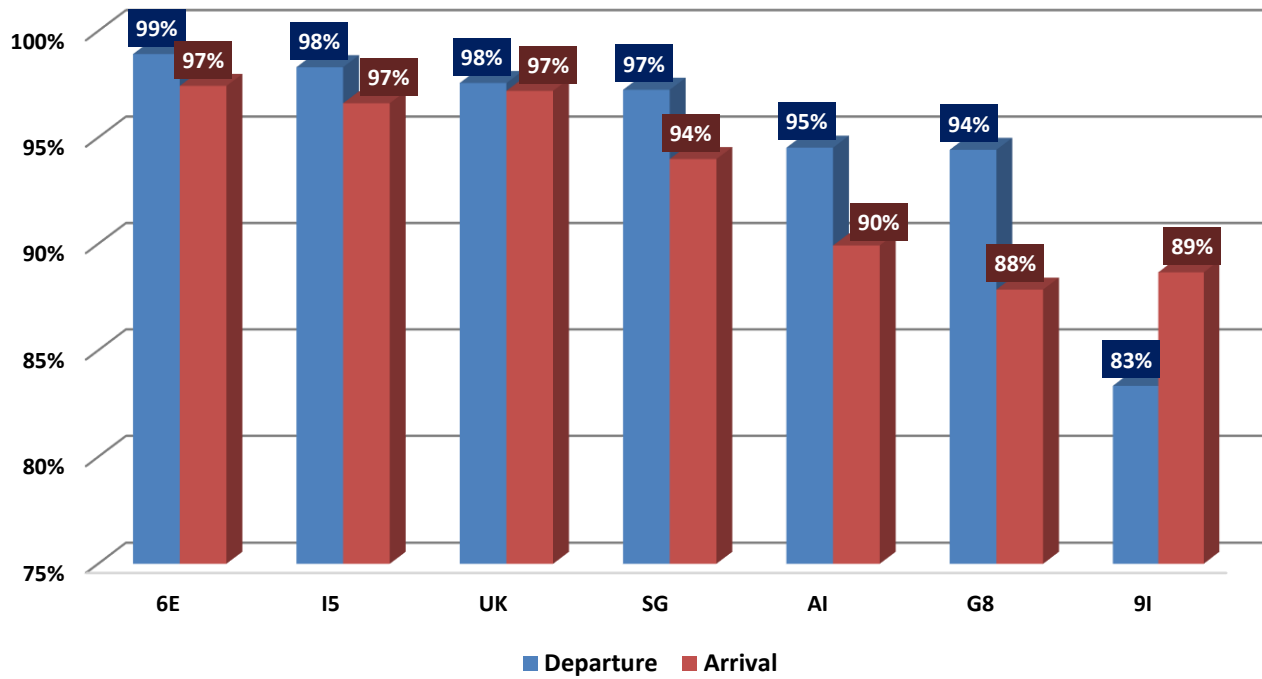

On time Performance

Delay reason

- Reactionary reasons
- Technical, automated equipment failure
- Air traffic flow management
- Passenger & baggage handling
- Operations, crew
- Airport Facilities
- Bad Weather at Delhi
- Aircraft & Ramp Handling
- Others