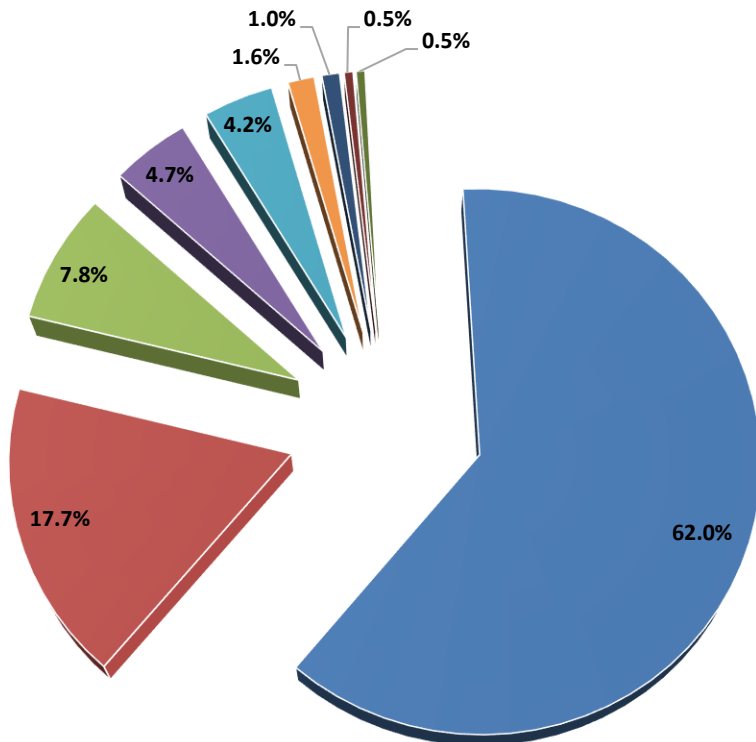

On time Performance

Delay reason

- Reactionary reasons
- Technical, automated equipment failure
- Air traffic flow management
- Passenger & baggage handling
- Operations, crew
- Airport Facilities
- Bad Weather at Delhi
- Aircraft & Ramp Handling
- Others