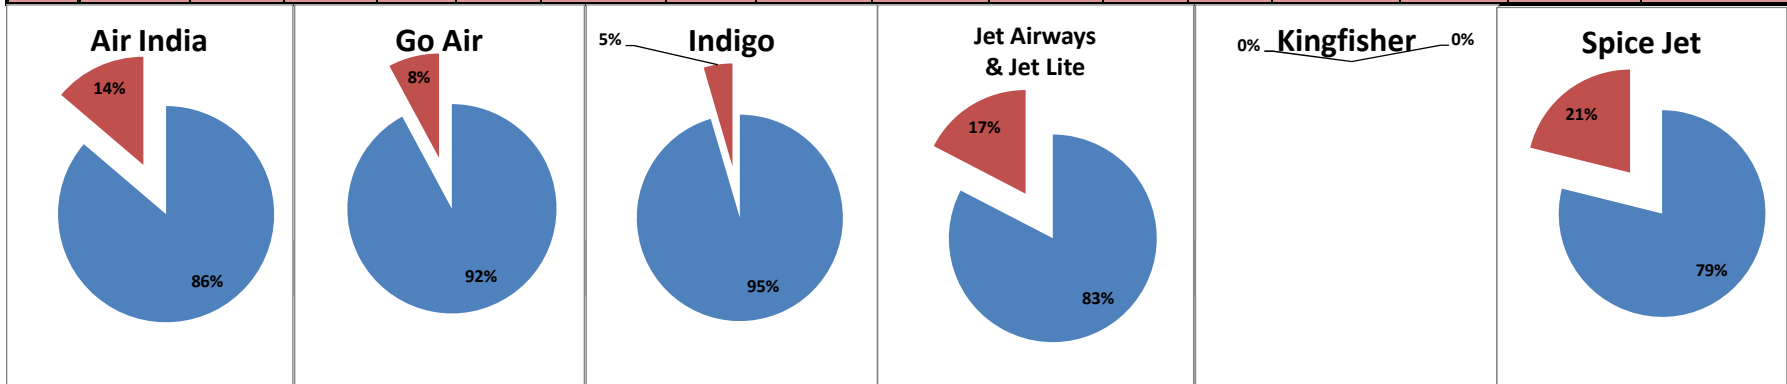

Airport Name :- DELHI INTERNATIONAL AIRPORT PVT LIMITED. - Oct'12(Period :- 1500-2059)

Airline	Total Departures	Flights ontime (STD +/- 15 Min)	Flights Delayed (STD +/- 15 Min)	% On time	% delayed	Airline					Airport		Weather		ATC	Miscellaneous
						Passenger & baggage handling (IATA CODES 11-18)	Aircraft & Ramp Handling (IATA CODES 31-39)	Technical, automated equipment failure(IATA CODES 41-48)	Operations , crew(IATA CODES 61-69)	Reactionary reasons (IATA CODES 91-97)	Airport Facilites (IATA CODES - 87,89)	Airport Security (IATA CODES 85)	Destination airport below minima (IATA CODES 72)	Departure aerodrome Below minima (IATA CODES 71)	ATFM(IATA CODES 81-84)	IATA CODE-99
AI	523	451	72	86%	14%	1	1	12	13	42	0	0	1	0	1	1
G8	228	210	18	92%	8%	0	0	0	3	15	0	0	0	0	0	0
6E	707	675	32	95%	5%	1	1	1	1	25	0	0	0	0	1	2
9W&S2	616	509	107	83%	17%	0	0	2	12	92	0	0	0	0	0	1
IT	0	0	0	0%	0%	0	0	0	0	0	0	0	0	0	0	0
SG	540	426	114	79%	21%	2	2	50	3	54	0	0	1	0	2	0
Total	2614	2271	343	87%	13%	4	4	65	32	228	0	0	2	0	4	4

On time percentage

Delayed percentage