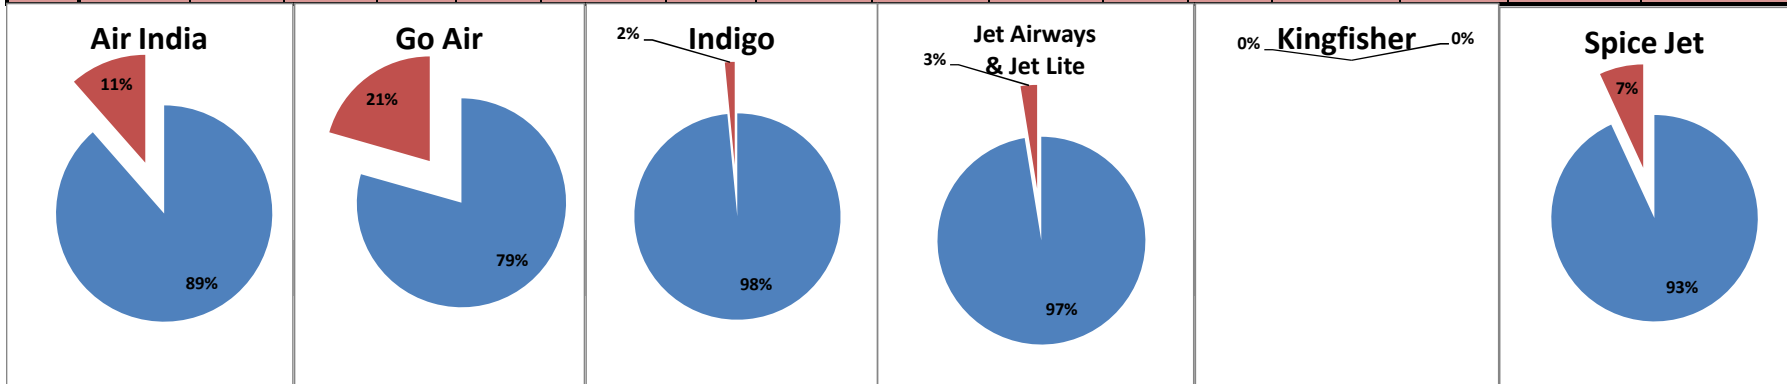

Airport Name :- DELHI INTERNATIONAL AIRPORT PVT LIMITED. - Oct'12(Period :- 0300-0859)

Airline	Total Departures	Flights ontime (STD +/- 15 Min)	Flights Delayed (STD +/- 15 Min)	% On time	% delayed	Airline					Airport		Weather		ATC	Miscellaneous
						Passenger & baggage handling (IATA CODES 11-18)	Aircraft & Ramp Handling (IATA CODES 31-39)	Technical, automated equipment failure(IATA CODES 41-48)	Operations , crew(IATA CODES 61-69)	Reactionary reasons (IATA CODES 91-97)	Airport Facilites (IATA CODES - 87,89)	Airport Security (IATA CODES 85)	Destination airport below minima (IATA CODES 72)	Departure aerodrome Below minima (IATA CODES 71)	ATFM(IATA CODES 81-84)	IATA CODE-99
AI	523	463	60	89%	11%	1	2	12	25	11	0	0	8	0	1	0
G8	209	166	43	79%	21%	0	0	0	41	0	0	0	1	0	0	1
6E	573	564	9	98%	2%	7	0	1	0	0	0	0	0	0	0	1
9W&S2	460	448	12	97%	3%	0	0	2	0	10	0	0	0	0	0	0
IT	0	0	0	0%	0%	0	0	0	0	0	0	0	0	0	0	0
SG	420	391	29	93%	7%	1	0	20	2	5	0	0	0	0	1	0
Total	2185	2032	153	93%	7%	9	2	35	68	26	0	0	9	0	2	2

On time percentage

Delayed percentage