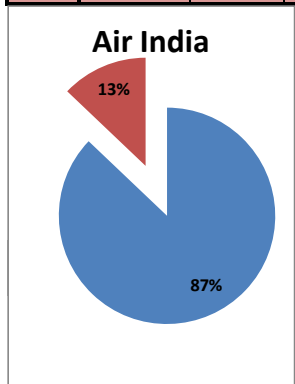

Airport Name :- DELHI INTERNATIONAL AIRPORT PVT LIMITED. - Oct'12(Period :- 2100-0259)

Airline	Total Departures	Flights ontime (STD +/- 15 Min)	Flights Delayed (STD +/- 15 Min)	% On time	% delayed	Airline					Airport		Weather		ATC	Miscellaneous
						Passenger & baggage handling (IATA CODES 11-18)	Aircraft & Ramp Handling (IATA CODES 31-39)	Technical, automated equipment failure(IATA CODES 41-48)	Operations , crew(IATA CODES 61-69)	Reactionary reasons (IATA CODES 91-97)	Airport Facilites (IATA CODES - 87,89)	Airport Security (IATA CODES 85)	Destination airport below minima (IATA CODES 72)	Departure aerodrome Below minima (IATA CODES 71)	ATFM(IATA CODES 81-84)	IATA CODE-99
AI	31	27	4	87%	13%	0	0	3	0	1	0	0	0	0	0	0
G8	23	16	7	70%	30%	0	0	0	0	7	0	0	0	0	0	0
6E	0	0	0	0%	0%	0	0	0	0	0	0	0	0	0	0	0
9W&S2	0	0	0	0%	0%	0	0	0	0	0	0	0	0	0	0	0
IT	0	0	0	0%	0%	0	0	0	0	0	0	0	0	0	0	0
SG	24	11	13	46%	54%	0	0	6	0	7	0	0	0	0	0	0
Total	78	54	24	69%	31%	0	0	9	0	15	0	0	0	0	0	0

On time percentage