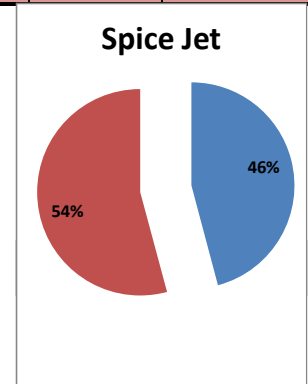

Airport Name :- DELHI INTERNATIONAL AIRPORT PVT LIMITED. - Oct'12(Period :- 2100-0259)

Airline	Total Departures	Flights ontime (STD +/- 15 Min)	Flights Delayed (STD +/- 15 Min)	% On time	% delayed	Airline					Airport		Weather		ATC	Miscellaneous
						Passenger & baggage handling (IATA CODES 11-18)	Aircraft & Ramp Handling (IATA CODES 31-39)	Technical, automated equipment failure(IATA CODES 41-48)	Operations , crew(IATA CODES 61-69)	Reactionary reasons (IATA CODES 91-97)	Airport Facilites (IATA CODES - 87,89)	Airport Security (IATA CODES 85)	Destination airport below minima (IATA CODES 72)	Departure aerodrome Below minima (IATA CODES 71)	ATFM(IATA CODES 81-84)	IATA CODE-99
AI	31	27	4	87%	13%	0	0	3	0	1	0	0	0	0	0	0
G8	23	16	7	70%	30%	0	0	0	0	7	0	0	0	0	0	0
6E	0	0	0	0%	0%	0	0	0	0	0	0	0	0	0	0	0
9W&S2	0	0	0	0%	0%	0	0	0	0	0	0	0	0	0	0	0
IT	0	0	0	0%	0%	0	0	0	0	0	0	0	0	0	0	0
SG	24	11	13	46%	54%	0	0	6	0	7	0	0	0	0	0	0
Total	78	54	24	69%	31%	0	0	9	0	15	0	0	0	0	0	0

Delayed percentage