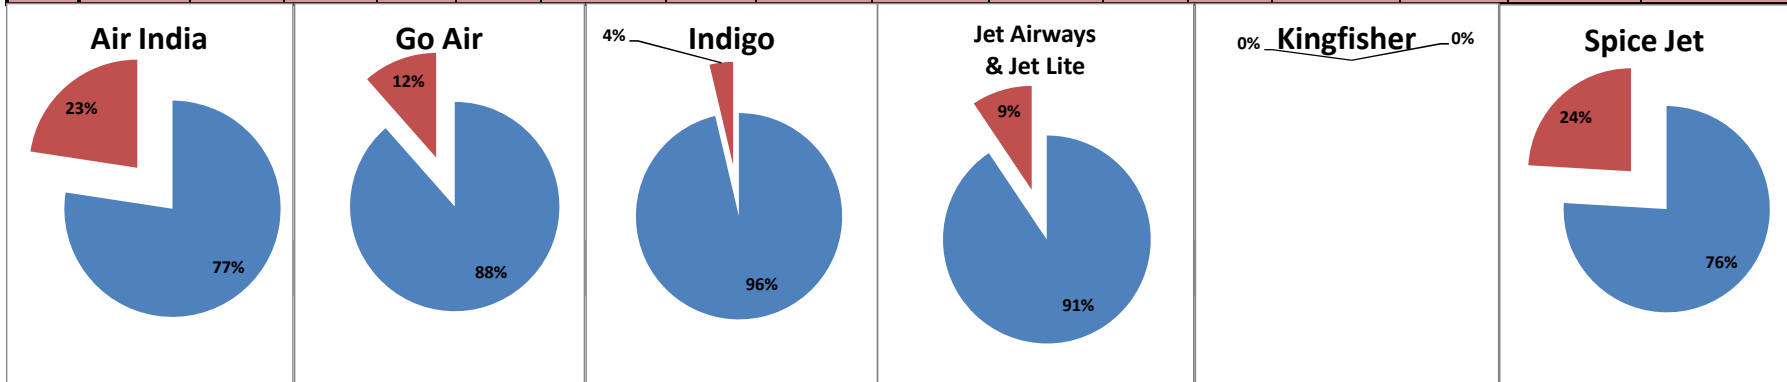

Airport Name :- DELHI INTERNATIONAL AIRPORT PVT LIMITED. - Oct'12(Period :- 0900-1459)

Airline	Total Departures	Flights ontime (STD +/- 15 Min)	Flights Delayed (STD +/- 15 Min)	% On time	% delayed	Airline					Airport		Weather		ATC	Miscellaneous
						Passenger & baggage handling (IATA CODES 11-18)	Aircraft & Ramp Handling (IATA CODES 31-39)	Technical, automated equipment failure(IATA CODES 41-48)	Operations , crew(IATA CODES 61-69)	Reactionary reasons (IATA CODES 91-97)	Airport Facilites (IATA CODES - 87,89)	Airport Security (IATA CODES 85)	Destination airport below minima (IATA CODES 72)	Departure aerodrome Below minima (IATA CODES 71)	ATFM(IATA CODES 81-84)	IATA CODE-99
AI	765	592	173	77%	23%	2	2	10	54	99	0	0	3	0	3	0
G8	226	200	26	88%	12%	0	0	0	17	9	0	0	0	0	0	0
6E	677	652	25	96%	4%	3	0	2	6	12	0	0	0	0	2	
9W&S2	776	703	73	91%	9%	0	0	5	2	64	0	0	0	0	2	
IT	0	0	0	#DIV/0!	#DIV/0!	0	0	0	0	0	0	0	0	0	0	
SG	433	329	104	76%	24%	2	0	58	3	30	0	0	0	6	5	
Total	2877	2476	401	86%	14%	7	2	75	82	214	0	0	3	0	9	9

On time percentage

Delayed percentage