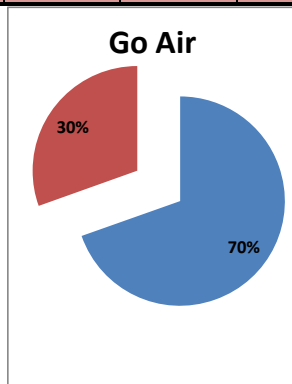

Airport Name :- DELHI INTERNATIONAL AIRPORT PVT LIMITED. - Oct'12(Period :- 2100-0259)

Airline	Total Departures	Flights ontime (STD +/- 15 Min)	Flights Delayed (STD +/- 15 Min)	% On time	% delayed	Airline					Airport		Weather		ATC	Miscellaneous
						Passenger & baggage handling (IATA CODES 11-18)	Aircraft & Ramp Handling (IATA CODES 31-39)	Technical, automated equipment failure(IATA CODES 41-48)	Operations , crew(IATA CODES 61-69)	Reactionary reasons (IATA CODES 91-97)	Airport Facilites (IATA CODES - 87,89)	Airport Security (IATA CODES 85)	Destination airport below minima (IATA CODES 72)	Departure aerodrome Below minima (IATA CODES 71)	ATFM(IATA CODES 81-84)	IATA CODE-99
AI	31	27	4	87%	13%	0	0	3	0	1	0	0	0	0	0	0
G8	23	16	7	70%	30%	0	0	0	0	7	0	0	0	0	0	0
6E	0	0	0	0%	0%	0	0	0	0	0	0	0	0	0	0	0
9W&S2	0	0	0	0%	0%	0	0	0	0	0	0	0	0	0	0	0
IT	0	0	0	0%	0%	0	0	0	0	0	0	0	0	0	0	0
SG	24	11	13	46%	54%	0	0	6	0	7	0	0	0	0	0	0
Total	78	54	24	69%	31%	0	0	9	0	15	0	0	0	0	0	0

On time percentage

Delayed percentage