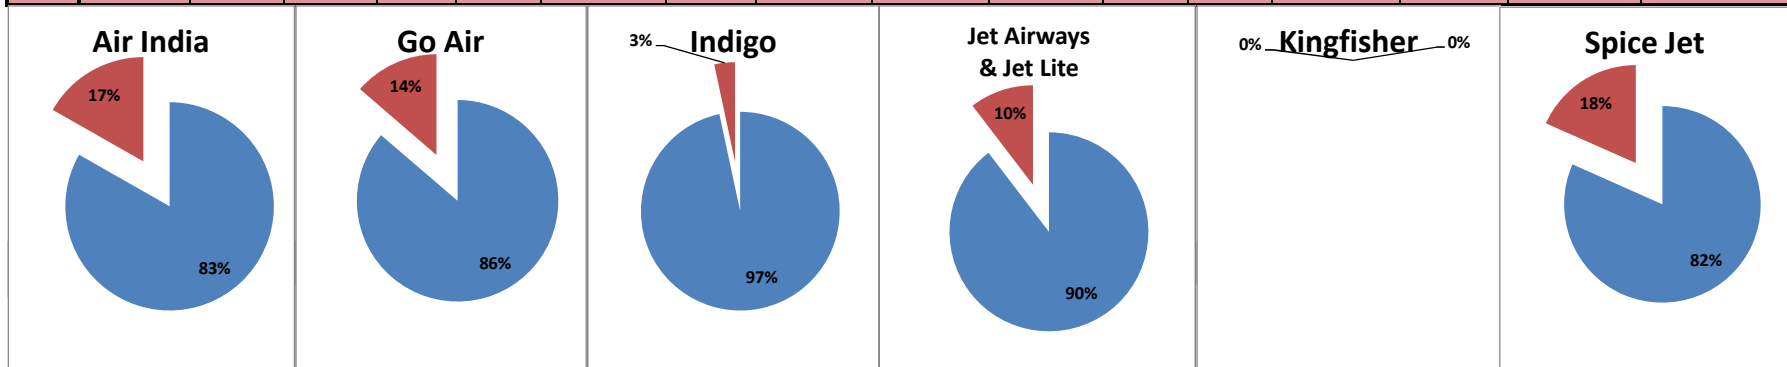

Airport Name :- DELHI INTERNATIONAL AIRPORT PVT LIMITED. - Oct'12

Airline	Total Departures	Flights ontime (STD +/- 15 Min)	Flights Delayed (STD +/- 15 Min)	% On time	% delayed	Airline					Airport		Weather		ATC	Miscellaneous
						Passenger & baggage handling (IATA CODES 11-18)	Aircraft & Ramp Handling (IATA CODES 31-39)	Technical, automated equipment failure(IATA CODES 41-48)	Operations , crew(IATA CODES 61-69)	Reactionary reasons (IATA CODES 91-97)	Airport Facilites (IATA CODES - 87,89)	Airport Security (IATA CODES 85)	Destination airport below minima (IATA CODES 72)	Departure aerodrome Below minima (IATA CODES 71)	ATFM(IATA CODES 81-84)	IATA CODE-99
AI	1842	1533	309	83%	17%	4	5	37	92	153	0	0	12	0	5	1
G8	686	592	94	86%	14%	0	0	0	61	31	0	0	1	0	0	1
6E	1957	1891	66	97%	3%	11	1	4	7	37	0	0	0	0	1	5
9W&S2	1852	1660	192	90%	10%	0	0	9	14	166	0	0	0	0	0	3
IT	0	0	0	0%	0%	0	0	0	0	0	0	0	0	0	0	0
SG	1417	1157	260	82%	18%	5	2	134	8	96	0	0	1	0	9	5
Total	7754	6833	921	88%	12%	20	8	184	182	483	0	0	14	0	15	15