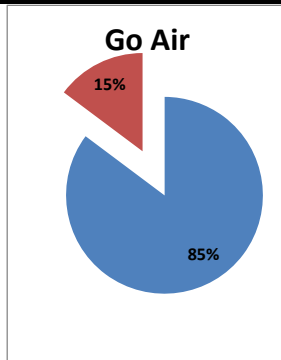

Airport Name :- DELHI INTERNATIONAL AIRPORT PVT LIMITED. - Nov'13

Airline	Total Departures	Flights ontime (STD +/- 15 Min)	Flights Delayed (STD +/- 15 Min)	% On time	% delayed	Airline					Airport		Weather		ATC	Miscellaneous
						Passenger & baggage handling (IATA CODES 11-18)	Aircraft & Ramp Handling (IATA CODES 31-39)	Technical, automated equipment failure(IATA CODES 41-48)	Operations , crew(IATA CODES 61-69)	Reactionary reasons (IATA CODES 91-97)	Airport Facilites (IATA CODES - 87,89)	Airport Security (IATA CODES 85)	Destination airport below minima (IATA CODES 72)	Departure aerodrome Below minima (IATA CODES 71)	ATFM(IATA CODES 81-84)	IATA CODE-99
AI	1820	1348	472	74%	26%	18	3	45	39	331	0	0	33	0	1	2
G8	826	704	122	85%	15%	0	0	3	0	116	0	0	0	0	2	1
6E	2135	1995	140	93%	7%	4	0	3	10	106	0	0	14	0	2	1
9W&S2	1936	1627	309	84%	16%	1	0	8	67	221	1	0	8	0	2	1
SG	1698	1383	315	81%	19%	1	4	90	17	183	2	0	14	0	3	1
Total	8415	7057	1358	84%	16%	24	7	149	133	957	3	0	69	0	10	6

On time percentage

Delayed percentage

Airport Name :- DELHI INTERNATIONAL AIRPORT PVT LIMITED. - Nov'13(Period :- 0300-0859)

Airline	Total Departures	Flights ontime (STD +/- 15 Min)	Flights Delayed (STD +/- 15 Min)	% On time	% delayed	Airline					Airport		Weather		ATC	Miscellaneous
						Passenger & baggage handling (IATA CODES 11-18)	Aircraft & Ramp Handling (IATA CODES 31-39)	Technical, automated equipment failure(IATA CODES 41-48)	Operations , crew(IATA CODES 61-69)	Reactionary reasons (IATA CODES 91-97)	Airport Facilites (IATA CODES - 87,89)	Airport Security (IATA CODES 85)	Destination airport below minima (IATA CODES 72)	Departure aerodrome Below minima (IATA CODES 71)	ATFM(IATA CODES 81-84)	IATA CODE-99
AI	451	398	53	88%	12%	2	0	14	11	5	0	0	21	0	0	0
G8	269	269	0	100%	0%	0	0	0	0	0	0	0	0	0	0	0
6E	617	598	19	97%	3%	0	0	1	4	0	0	0	14	0	0	0
9W&S2	455	426	29	94%	6%	0	0	1	14	10	0	0	3	0	0	1
SG	576	536	40	93%	7%	0	4	14	6	5	0	0	9	0	1	1
Total	2368	2227	141	94%	6%	2	4	30	35	20	0	0	47	0	1	2