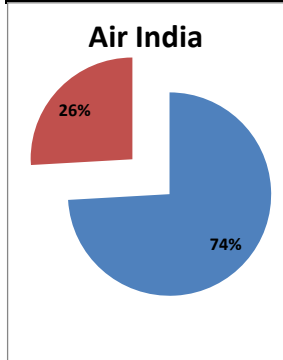

Airport Name :- DELHI INTERNATIONAL AIRPORT PVT LIMITED. - Nov'13

Airline	Total Departures	Flights ontime (STD +/- 15 Min)	Flights Delayed (STD +/- 15 Min)	% On time	% delayed	Airline					Airport		Weather		ATC	Miscellaneous
						Passenger & baggage handling (IATA CODES 11-18)	Aircraft & Ramp Handling (IATA CODES 31-39)	Technical, automated equipment failure(IATA CODES 41-48)	Operations , crew(IATA CODES 61-69)	Reactionary reasons (IATA CODES 91-97)	Airport Facilites (IATA CODES - 87,89)	Airport Security (IATA CODES 85)	Destination airport below minima (IATA CODES 72)	Departure aerodrome Below minima (IATA CODES 71)	ATFM(IATA CODES 81-84)	IATA CODE-99
AI	1820	1348	472	74%	26%	18	3	45	39	331	0	0	33	0	1	2
G8	826	704	122	85%	15%	0	0	3	0	116	0	0	0	0	2	1
6E	2135	1995	140	93%	7%	4	0	3	10	106	0	0	14	0	2	1
9W&S2	1936	1627	309	84%	16%	1	0	8	67	221	1	0	8	0	2	1
SG	1698	1383	315	81%	19%	1	4	90	17	183	2	0	14	0	3	1
Total	8415	7057	1358	84%	16%	24	7	149	133	957	3	0	69	0	10	6

On time percentage

Delayed percentage

Airport Name :- DELHI INTERNATIONAL AIRPORT PVT LIMITED. - Nov'13(Period :- 0300-0859)

Airline	Total Departures	Flights ontime (STD +/- 15 Min)	Flights Delayed (STD +/- 15 Min)	% On time	% delayed	Airline					Airport		Weather		ATC	Miscellaneous
						Passenger & baggage handling (IATA CODES 11-18)	Aircraft & Ramp Handling (IATA CODES 31-39)	Technical, automated equipment failure(IATA CODES 41-48)	Operations , crew(IATA CODES 61-69)	Reactionary reasons (IATA CODES 91-97)	Airport Facilites (IATA CODES - 87,89)	Airport Security (IATA CODES 85)	Destination airport below minima (IATA CODES 72)	Departure aerodrome Below minima (IATA CODES 71)	ATFM(IATA CODES 81-84)	IATA CODE-99
AI	451	398	53	88%	12%	2	0	14	11	5	0	0	21	0	0	0
G8	269	269	0	100%	0%	0	0	0	0	0	0	0	0	0	0	0
6E	617	598	19	97%	3%	0	0	1	4	0	0	0	14	0	0	0
9W&S2	455	426	29	94%	6%	0	0	1	14	10	0	0	3	0	0	1
SG	576	536	40	93%	7%	0	4	14	6	5	0	0	9	0	1	1
Total	2368	2227	141	94%	6%	2	4	30	35	20	0	0	47	0	1	2