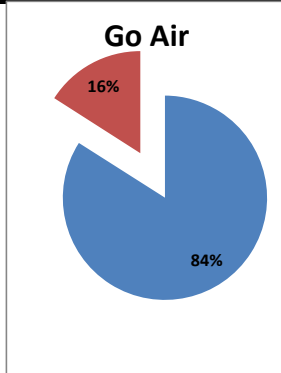

Airport Name :- DELHI INTERNATIONAL AIRPORT PVT LIMITED. - Nov'13(Period :- 0900-1459)

Airline	Total Departures	Flights ontime (STD +/- 15 Min)	Flights Delayed (STD +/- 15 Min)	% On time	% delayed	Airline					Airport		Weather		ATC	Miscellaneous
						Passenger & baggage handling (IATA CODES 11-18)	Aircraft & Ramp Handling (IATA CODES 31-39)	Technical, automated equipment failure(IATA CODES 41-48)	Operations , crew(IATA CODES 61-69)	Reactionary reasons (IATA CODES 91-97)	Airport Facilites (IATA CODES - 87,89)	Airport Security (IATA CODES 85)	Destination airport below minima (IATA CODES 72)	Departure aerodrome Below minima (IATA CODES 71)	ATFM(IATA CODES 81-84)	IATA CODE-99
AI	777	525	252	68%	32%	15	1	21	17	183	0	0	12	0	1	2
G8	269	226	43	84%	16%	0	0	1	0	42	0	0	0	0	0	0
6E	740	705	35	95%	5%	0	0	1	2	31	0	0	0	0	0	1
9W&S2	747	624	123	84%	16%	1	0	4	19	94	0	0	4	0	1	0
SG	578	475	103	82%	18%	1	0	36	4	54	2	0	4	0	2	0
Total	3111	2555	556	82%	18%	17	1	63	42	404	2	0	20	0	4	3

On time percentage

Delayed percentage