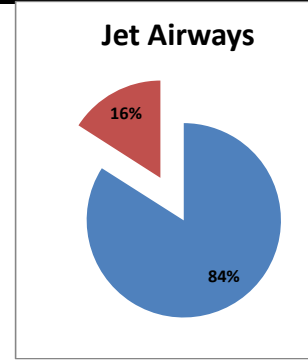

Airport Name :- DELHI INTERNATIONAL AIRPORT PVT LIMITED. - Nov'13

Airline	Total Departures	Flights ontime (STD +/- 15 Min)	Flights Delayed (STD +/- 15 Min)	% On time	% delayed	Airline					Airport		Weather		ATC	Miscellaneous
						Passenger & baggage handling (IATA CODES 11-18)	Aircraft & Ramp Handling (IATA CODES 31-39)	Technical, automated equipment failure(IATA CODES 41-48)	Operations , crew(IATA CODES 61-69)	Reactionary reasons (IATA CODES 91-97)	Airport Facilites (IATA CODES - 87,89)	Airport Security (IATA CODES 85)	Destination airport below minima (IATA CODES 72)	Departure aerodrome Below minima (IATA CODES 71)	ATFM(IATA CODES 81-84)	IATA CODE-99
AI	1820	1348	472	74%	26%	18	3	45	39	331	0	0	33	0	1	2
G8	826	704	122	85%	15%	0	0	3	0	116	0	0	0	0	2	1
6E	2135	1995	140	93%	7%	4	0	3	10	106	0	0	14	0	2	1
9W&S2	1936	1627	309	84%	16%	1	0	8	67	221	1	0	8	0	2	1
SG	1698	1383	315	81%	19%	1	4	90	17	183	2	0	14	0	3	1
Total	8415	7057	1358	84%	16%	24	7	149	133	957	3	0	69	0	10	6

On time percentage

Delayed percentage

Airport Name :- DELHI INTERNATIONAL AIRPORT PVT LIMITED. - Nov'13(Period :- 0300-0859)

Airline	Total Departures	Flights ontime (STD +/- 15 Min)	Flights Delayed (STD +/- 15 Min)	% On time	% delayed	Airline					Airport		Weather		ATC	Miscellaneous
						Passenger & baggage handling (IATA CODES 11-18)	Aircraft & Ramp Handling (IATA CODES 31-39)	Technical, automated equipment failure(IATA CODES 41-48)	Operations , crew(IATA CODES 61-69)	Reactionary reasons (IATA CODES 91-97)	Airport Facilites (IATA CODES - 87,89)	Airport Security (IATA CODES 85)	Destination airport below minima (IATA CODES 72)	Departure aerodrome Below minima (IATA CODES 71)	ATFM(IATA CODES 81-84)	IATA CODE-99
AI	451	398	53	88%	12%	2	0	14	11	5	0	0	21	0	0	0
G8	269	269	0	100%	0%	0	0	0	0	0	0	0	0	0	0	0
6E	617	598	19	97%	3%	0	0	1	4	0	0	0	14	0	0	0
9W&S2	455	426	29	94%	6%	0	0	1	14	10	0	0	3	0	0	1
SG	576	536	40	93%	7%	0	4	14	6	5	0	0	9	0	1	1
Total	2368	2227	141	94%	6%	2	4	30	35	20	0	0	47	0	1	2