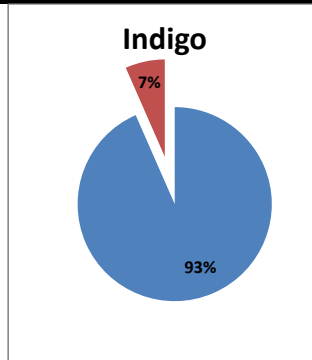

Airport Name :- DELHI INTERNATIONAL AIRPORT PVT LIMITED. - Nov'13

Airline	Total Departures	Flights ontime (STD +/- 15 Min)	Flights Delayed (STD +/- 15 Min)	% On time	% delayed	Airline					Airport		Weather		ATC	Miscellaneous
						Passenger & baggage handling (IATA CODES 11-18)	Aircraft & Ramp Handling (IATA CODES 31-39)	Technical, automated equipment failure(IATA CODES 41-48)	Operations , crew(IATA CODES 61-69)	Reactionary reasons (IATA CODES 91-97)	Airport Facilites (IATA CODES - 87,89)	Airport Security (IATA CODES 85)	Destination airport below minima (IATA CODES 72)	Departure aerodrome Below minima (IATA CODES 71)	ATFM(IATA CODES 81-84)	IATA CODE-99
AI	1820	1348	472	74%	26%	18	3	45	39	331	0	0	33	0	1	2
G8	826	704	122	85%	15%	0	0	3	0	116	0	0	0	0	2	1
6E	2135	1995	140	93%	7%	4	0	3	10	106	0	0	14	0	2	1
9W&S2	1936	1627	309	84%	16%	1	0	8	67	221	1	0	8	0	2	1
SG	1698	1383	315	81%	19%	1	4	90	17	183	2	0	14	0	3	1
Total	8415	7057	1358	84%	16%	24	7	149	133	957	3	0	69	0	10	6

On time percentage

Delayed percentage

Airport Name :- DELHI INTERNATIONAL AIRPORT PVT LIMITED. - Nov'13(Period :- 0300-0859)

Airline	Total Departures	Flights ontime (STD +/- 15 Min)	Flights Delayed (STD +/- 15 Min)	% On time	% delayed	Airline					Airport		Weather		ATC	Miscellaneous
						Passenger & baggage handling (IATA CODES 11-18)	Aircraft & Ramp Handling (IATA CODES 31-39)	Technical, automated equipment failure(IATA CODES 41-48)	Operations , crew(IATA CODES 61-69)	Reactionary reasons (IATA CODES 91-97)	Airport Facilites (IATA CODES - 87,89)	Airport Security (IATA CODES 85)	Destination airport below minima (IATA CODES 72)	Departure aerodrome Below minima (IATA CODES 71)	ATFM(IATA CODES 81-84)	IATA CODE-99
AI	451	398	53	88%	12%	2	0	14	11	5	0	0	21	0	0	0
G8	269	269	0	100%	0%	0	0	0	0	0	0	0	0	0	0	0
6E	617	598	19	97%	3%	0	0	1	4	0	0	0	14	0	0	0
9W&S2	455	426	29	94%	6%	0	0	1	14	10	0	0	3	0	0	1
SG	576	536	40	93%	7%	0	4	14	6	5	0	0	9	0	1	1
Total	2368	2227	141	94%	6%	2	4	30	35	20	0	0	47	0	1	2