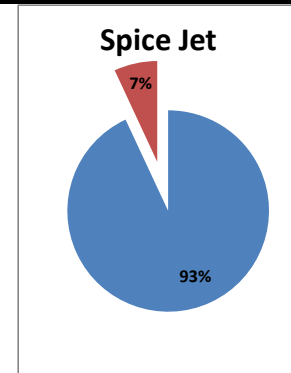

Airport Name :- DELHI INTERNATIONAL AIRPORT PVT LIMITED. - Nov'13

Airline	Total Departures	Flights ontime (STD +/- 15 Min)	Flights Delayed (STD +/- 15 Min)	% On time	% delayed	Airline					Airport		Weather		ATC	Miscellaneous
						Passenger & baggage handling (IATA CODES 11-18)	Aircraft & Ramp Handling (IATA CODES 31-39)	Technical, automated equipment failure(IATA CODES 41-48)	Operations , crew(IATA CODES 61-69)	Reactionary reasons (IATA CODES 91-97)	Airport Facilites (IATA CODES - 87,89)	Airport Security (IATA CODES 85)	Destination airport below minima (IATA CODES 72)	Departure aerodrome Below minima (IATA CODES 71)	ATFM(IATA CODES 81-84)	IATA CODE-99
AI	1820	1348	472	74%	26%	18	3	45	39	331	0	0	33	0	1	2
G8	826	704	122	85%	15%	0	0	3	0	116	0	0	0	0	2	1
6E	2135	1995	140	93%	7%	4	0	3	10	106	0	0	14	0	2	1
9W&S2	1936	1627	309	84%	16%	1	0	8	67	221	1	0	8	0	2	1
SG	1698	1383	315	81%	19%	1	4	90	17	183	2	0	14	0	3	1
Total	8415	7057	1358	84%	16%	24	7	149	133	957	3	0	69	0	10	6

On time percentage

Delayed percentage

Airport Name :- DELHI INTERNATIONAL AIRPORT PVT LIMITED. - Nov'13(Period :- 0300-0859)

Airline	Total Departures	Flights ontime (STD +/- 15 Min)	Flights Delayed (STD +/- 15 Min)	% On time	% delayed	Airline					Airport		Weather		ATC	Miscellaneous
						Passenger & baggage handling (IATA CODES 11-18)	Aircraft & Ramp Handling (IATA CODES 31-39)	Technical, automated equipment failure(IATA CODES 41-48)	Operations , crew(IATA CODES 61-69)	Reactionary reasons (IATA CODES 91-97)	Airport Facilites (IATA CODES - 87,89)	Airport Security (IATA CODES 85)	Destination airport below minima (IATA CODES 72)	Departure aerodrome Below minima (IATA CODES 71)	ATFM(IATA CODES 81-84)	IATA CODE-99
AI	451	398	53	88%	12%	2	0	14	11	5	0	0	21	0	0	0
G8	269	269	0	100%	0%	0	0	0	0	0	0	0	0	0	0	0
6E	617	598	19	97%	3%	0	0	1	4	0	0	0	14	0	0	0
9W&S2	455	426	29	94%	6%	0	0	1	14	10	0	0	3	0	0	1
SG	576	536	40	93%	7%	0	4	14	6	5	0	0	9	0	1	1
Total	2368	2227	141	94%	6%	2	4	30	35	20	0	0	47	0	1	2