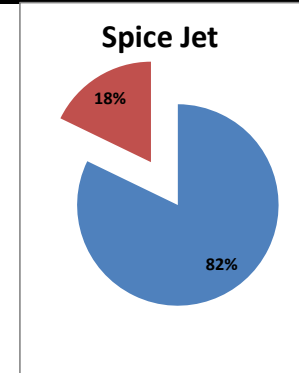

Airport Name :- DELHI INTERNATIONAL AIRPORT PVT LIMITED. - Nov'13(Period :- 0900-1459)

Airline	Total Departures	Flights ontime (STD +/- 15 Min)	Flights Delayed (STD +/- 15 Min)	% On time	% delayed	Airline					Airport		Weather		ATC	Miscellaneous
						Passenger & baggage handling (IATA CODES 11-18)	Aircraft & Ramp Handling (IATA CODES 31-39)	Technical, automated equipment failure(IATA CODES 41-48)	Operations , crew(IATA CODES 61-69)	Reactionary reasons (IATA CODES 91-97)	Airport Facilites (IATA CODES - 87,89)	Airport Security (IATA CODES 85)	Destination airport below minima (IATA CODES 72)	Departure aerodrome Below minima (IATA CODES 71)	ATFM(IATA CODES 81-84)	IATA CODE-99
AI	777	525	252	68%	32%	15	1	21	17	183	0	0	12	0	1	2
G8	269	226	43	84%	16%	0	0	1	0	42	0	0	0	0	0	0
6E	740	705	35	95%	5%	0	0	1	2	31	0	0	0	0	0	1
9W&S2	747	624	123	84%	16%	1	0	4	19	94	0	0	4	0	1	0
SG	578	475	103	82%	18%	1	0	36	4	54	2	0	4	0	2	0
Total	3111	2555	556	82%	18%	17	1	63	42	404	2	0	20	0	4	3

On time percentage

Delayed percentage