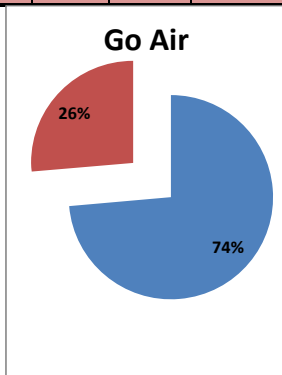

Airport Name :- DELHI INTERNATIONAL AIRPORT PVT LIMITED. - Nov'13(Period :- 1500-2059)

Airline	Total Departures	Flights ontime (STD +/- 15 Min)	Flights Delayed (STD +/- 15 Min)	% On time	% delayed	Airline					Airport		Weather		ATC	Miscellaneous	
						Passenger & baggage handling (IATA CODES 11-18)	Aircraft & Ramp Handling (IATA CODES 31-39)	Technical, automated equipment failure(IATA CODES 41-48)	Operations , crew(IATA CODES 61-69)	Reactionary reasons (IATA CODES 91-97)	Airport Facilites (IATA CODES - 87,89)	Airport Security (IATA CODES 85)	Destination airport below minima (IATA CODES 72)	Departure aerodrome Below minima (IATA CODES 71)	ATFM(IATA CODES 81-84)	IATA CODE-99	
AI	562	400	162	71%	29%	1	1	9	11	140	0	0	0	0	0	0	0
G8	258	190	68	74%	26%	0	0	2	0	63	0	0	0	0	2	1	
6E	778	692	86	89%	11%	4	0	1	4	75	0	0	0	0	2	0	
9W&S2	631	485	146	77%	23%	0	0	3	30	111	1	0	1	0	0	0	
SG	533	366	167	69%	31%	0	0	40	7	119	0	0	1	0	0	0	
Total	2762	2133	629	77%	23%	5	1	55	52	508	1	0	2	0	4	1	

On time percentage

Delayed percentage