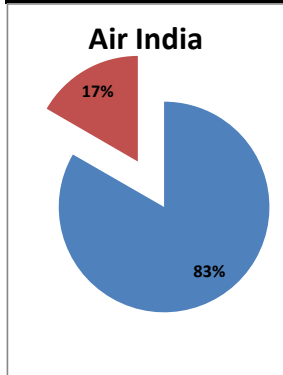

Airport Name :- DELHI INTERNATIONAL AIRPORT PVT LIMITED. - Nov'13(Period :- 2100-0259)

Airline	Total Departures	Flights ontime (STD +/- 15 Min)	Flights Delayed (STD +/- 15 Min)	% On time	% delayed	Airline					Airport		Weather		ATC	Miscellaneous	
						Passenger & baggage handling (IATA CODES 11-18)	Aircraft & Ramp Handling (IATA CODES 31-39)	Technical, automated equipment failure(IATA CODES 41-48)	Operations , crew(IATA CODES 61-69)	Reactionary reasons (IATA CODES 91-97)	Airport Facilites (IATA CODES - 87,89)	Airport Security (IATA CODES 85)	Destination airport below minima (IATA CODES 72)	Departure aerodrome Below minima (IATA CODES 71)	ATFM(IATA CODES 81-84)	IATA CODE-99	
AI	30	25	5	83%	17%	0	1	1	0	3	0	0	0	0	0	0	0
G8	30	19	11	63%	37%	0	0	0	0	11	0	0	0	0	0	0	0
6E	0	0	0	0%	0%	0	0	0	0	0	0	0	0	0	0	0	0
9W&S2	103	92	11	89%	11%	0	0	0	4	6	0	0	0	0	1	0	0
SG	11	6	5	55%	45%	0	0	0	0	5	0	0	0	0	0	0	0
Total	174	142	32	82%	18%	0	1	1	4	25	0	0	0	0	1	0	0

On time percentage

Delayed percentage