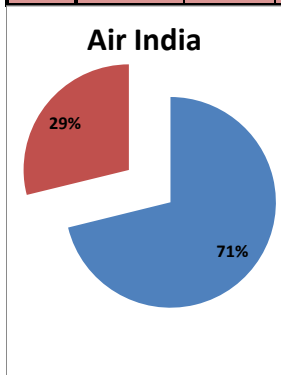

Airport Name :- DELHI INTERNATIONAL AIRPORT PVT LIMITED. - Nov'13(Period :- 1500-2059)

Airline	Total Departures	Flights ontime (STD +/- 15 Min)	Flights Delayed (STD +/- 15 Min)	% On time	% delayed	Airline					Airport		Weather		ATC	Miscellaneous	
						Passenger & baggage handling (IATA CODES 11-18)	Aircraft & Ramp Handling (IATA CODES 31-39)	Technical, automated equipment failure(IATA CODES 41-48)	Operations , crew(IATA CODES 61-69)	Reactionary reasons (IATA CODES 91-97)	Airport Facilites (IATA CODES - 87,89)	Airport Security (IATA CODES 85)	Destination airport below minima (IATA CODES 72)	Departure aerodrome Below minima (IATA CODES 71)	ATFM(IATA CODES 81-84)	IATA CODE-99	
AI	562	400	162	71%	29%	1	1	9	11	140	0	0	0	0	0	0	0
G8	258	190	68	74%	26%	0	0	2	0	63	0	0	0	0	2	1	
6E	778	692	86	89%	11%	4	0	1	4	75	0	0	0	0	2	0	
9W&S2	631	485	146	77%	23%	0	0	3	30	111	1	0	1	0	0	0	
SG	533	366	167	69%	31%	0	0	40	7	119	0	0	1	0	0	0	
Total	2762	2133	629	77%	23%	5	1	55	52	508	1	0	2	0	4	1	

On time percentage

Delayed percentage