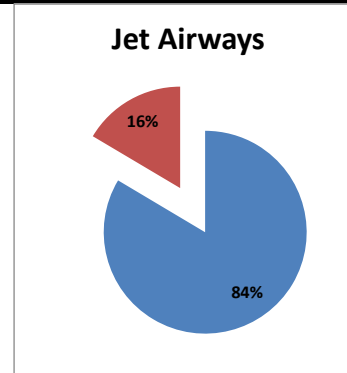

Airport Name :- DELHI INTERNATIONAL AIRPORT PVT LIMITED. - Nov'13(Period :- 0900-1459)

Airline	Total Departures	Flights ontime (STD +/- 15 Min)	Flights Delayed (STD +/- 15 Min)	% On time	% delayed	Airline					Airport		Weather		ATC	Miscellaneous
						Passenger & baggage handling (IATA CODES 11-18)	Aircraft & Ramp Handling (IATA CODES 31-39)	Technical, automated equipment failure(IATA CODES 41-48)	Operations , crew(IATA CODES 61-69)	Reactionary reasons (IATA CODES 91-97)	Airport Facilites (IATA CODES - 87,89)	Airport Security (IATA CODES 85)	Destination airport below minima (IATA CODES 72)	Departure aerodrome Below minima (IATA CODES 71)	ATFM(IATA CODES 81-84)	IATA CODE-99
AI	777	525	252	68%	32%	15	1	21	17	183	0	0	12	0	1	2
G8	269	226	43	84%	16%	0	0	1	0	42	0	0	0	0	0	0
6E	740	705	35	95%	5%	0	0	1	2	31	0	0	0	0	0	1
9W&S2	747	624	123	84%	16%	1	0	4	19	94	0	0	4	0	1	0
SG	578	475	103	82%	18%	1	0	36	4	54	2	0	4	0	2	0
Total	3111	2555	556	82%	18%	17	1	63	42	404	2	0	20	0	4	3

On time percentage

Delayed percentage