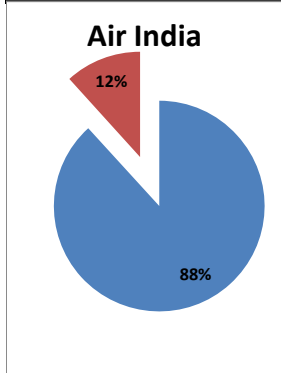

Airport Name :- DELHI INTERNATIONAL AIRPORT PVT LIMITED. - Nov'13

Airline	Total Departures	Flights ontime (STD +/- 15 Min)	Flights Delayed (STD +/- 15 Min)	% On time	% delayed	Airline					Airport		Weather		ATC	Miscellaneous
						Passenger & baggage handling (IATA CODES 11-18)	Aircraft & Ramp Handling (IATA CODES 31-39)	Technical, automated equipment failure(IATA CODES 41-48)	Operations , crew(IATA CODES 61-69)	Reactionary reasons (IATA CODES 91-97)	Airport Facilites (IATA CODES - 87,89)	Airport Security (IATA CODES 85)	Destination airport below minima (IATA CODES 72)	Departure aerodrome Below minima (IATA CODES 71)	ATFM(IATA CODES 81-84)	IATA CODE-99
AI	1820	1348	472	74%	26%	18	3	45	39	331	0	0	33	0	1	2
G8	826	704	122	85%	15%	0	0	3	0	116	0	0	0	0	2	1
6E	2135	1995	140	93%	7%	4	0	3	10	106	0	0	14	0	2	1
9W&S2	1936	1627	309	84%	16%	1	0	8	67	221	1	0	8	0	2	1
SG	1698	1383	315	81%	19%	1	4	90	17	183	2	0	14	0	3	1
Total	8415	7057	1358	84%	16%	24	7	149	133	957	3	0	69	0	10	6

On time percentage

Delayed percentage

Airport Name :- DELHI INTERNATIONAL AIRPORT PVT LIMITED. - Nov'13(Period :- 0300-0859)

Airline	Total Departures	Flights ontime (STD +/- 15 Min)	Flights Delayed (STD +/- 15 Min)	% On time	% delayed	Airline					Airport		Weather		ATC	Miscellaneous
						Passenger & baggage handling (IATA CODES 11-18)	Aircraft & Ramp Handling (IATA CODES 31-39)	Technical, automated equipment failure(IATA CODES 41-48)	Operations , crew(IATA CODES 61-69)	Reactionary reasons (IATA CODES 91-97)	Airport Facilites (IATA CODES - 87,89)	Airport Security (IATA CODES 85)	Destination airport below minima (IATA CODES 72)	Departure aerodrome Below minima (IATA CODES 71)	ATFM(IATA CODES 81-84)	IATA CODE-99
AI	451	398	53	88%	12%	2	0	14	11	5	0	0	21	0	0	0
G8	269	269	0	100%	0%	0	0	0	0	0	0	0	0	0	0	0
6E	617	598	19	97%	3%	0	0	1	4	0	0	0	14	0	0	0
9W&S2	455	426	29	94%	6%	0	0	1	14	10	0	0	3	0	0	1
SG	576	536	40	93%	7%	0	4	14	6	5	0	0	9	0	1	1
Total	2368	2227	141	94%	6%	2	4	30	35	20	0	0	47	0	1	2