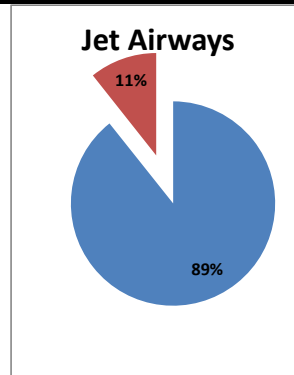

Airport Name :- DELHI INTERNATIONAL AIRPORT PVT LIMITED. - Nov'13(Period :- 2100-0259)

Airline	Total Departures	Flights ontime (STD +/- 15 Min)	Flights Delayed (STD +/- 15 Min)	% On time	% delayed	Airline					Airport		Weather		ATC	Miscellaneous	
						Passenger & baggage handling (IATA CODES 11-18)	Aircraft & Ramp Handling (IATA CODES 31-39)	Technical, automated equipment failure(IATA CODES 41-48)	Operations , crew(IATA CODES 61-69)	Reactionary reasons (IATA CODES 91-97)	Airport Facilites (IATA CODES - 87,89)	Airport Security (IATA CODES 85)	Destination airport below minima (IATA CODES 72)	Departure aerodrome Below minima (IATA CODES 71)	ATFM(IATA CODES 81-84)	IATA CODE-99	
AI	30	25	5	83%	17%	0	1	1	0	3	0	0	0	0	0	0	0
G8	30	19	11	63%	37%	0	0	0	0	11	0	0	0	0	0	0	0
6E	0	0	0	0%	0%	0	0	0	0	0	0	0	0	0	0	0	0
9W&S2	103	92	11	89%	11%	0	0	0	4	6	0	0	0	0	1	0	0
SG	11	6	5	55%	45%	0	0	0	0	5	0	0	0	0	0	0	0
Total	174	142	32	82%	18%	0	1	1	4	25	0	0	0	0	1	0	0

On time percentage

Delayed percentage