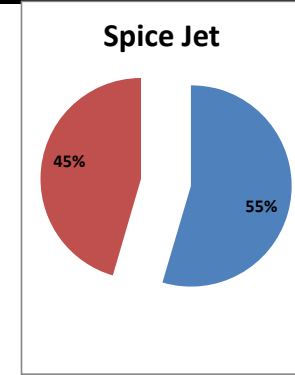

Airport Name :- DELHI INTERNATIONAL AIRPORT PVT LIMITED. - Nov'13(Period :- 2100-0259)

Airline	Total Departures	Flights ontime (STD +/- 15 Min)	Flights Delayed (STD +/- 15 Min)	% On time	% delayed	Airline					Airport		Weather		ATC	Miscellaneous	
						Passenger & baggage handling (IATA CODES 11-18)	Aircraft & Ramp Handling (IATA CODES 31-39)	Technical, automated equipment failure(IATA CODES 41-48)	Operations , crew(IATA CODES 61-69)	Reactionary reasons (IATA CODES 91-97)	Airport Facilites (IATA CODES - 87,89)	Airport Security (IATA CODES 85)	Destination airport below minima (IATA CODES 72)	Departure aerodrome Below minima (IATA CODES 71)	ATFM(IATA CODES 81-84)	IATA CODE-99	
AI	30	25	5	83%	17%	0	1	1	0	3	0	0	0	0	0	0	0
G8	30	19	11	63%	37%	0	0	0	0	11	0	0	0	0	0	0	0
6E	0	0	0	0%	0%	0	0	0	0	0	0	0	0	0	0	0	0
9W&S2	103	92	11	89%	11%	0	0	0	4	6	0	0	0	0	1	0	0
SG	11	6	5	55%	45%	0	0	0	0	5	0	0	0	0	0	0	0
Total	174	142	32	82%	18%	0	1	1	4	25	0	0	0	0	1	0	0

On time percentage

Delayed percentage