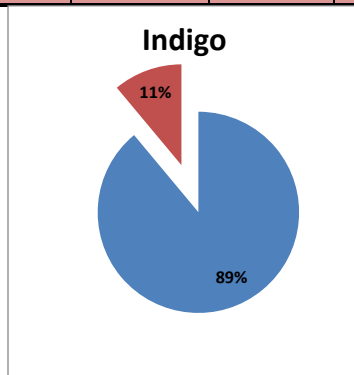

Airport Name :- DELHI INTERNATIONAL AIRPORT PVT LIMITED. - Nov'13(Period :- 1500-2059)

Airline	Total Departures	Flights ontime (STD +/- 15 Min)	Flights Delayed (STD +/- 15 Min)	% On time	% delayed	Airline					Airport		Weather		ATC	Miscellaneous	
						Passenger & baggage handling (IATA CODES 11-18)	Aircraft & Ramp Handling (IATA CODES 31-39)	Technical, automated equipment failure(IATA CODES 41-48)	Operations , crew(IATA CODES 61-69)	Reactionary reasons (IATA CODES 91-97)	Airport Facilites (IATA CODES - 87,89)	Airport Security (IATA CODES 85)	Destination airport below minima (IATA CODES 72)	Departure aerodrome Below minima (IATA CODES 71)	ATFM(IATA CODES 81-84)	IATA CODE-99	
AI	562	400	162	71%	29%	1	1	9	11	140	0	0	0	0	0	0	0
G8	258	190	68	74%	26%	0	0	2	0	63	0	0	0	0	2	1	
6E	778	692	86	89%	11%	4	0	1	4	75	0	0	0	0	2	0	
9W&S2	631	485	146	77%	23%	0	0	3	30	111	1	0	1	0	0	0	
SG	533	366	167	69%	31%	0	0	40	7	119	0	0	1	0	0	0	
Total	2762	2133	629	77%	23%	5	1	55	52	508	1	0	2	0	4	1	

On time percentage

Delayed percentage