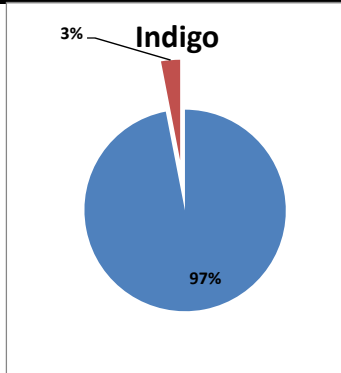

Airport Name :- DELHI INTERNATIONAL AIRPORT PVT LIMITED. - Nov'13

Airline	Total Departures	Flights ontime (STD +/- 15 Min)	Flights Delayed (STD +/- 15 Min)	% On time	% delayed	Airline					Airport		Weather		ATC	Miscellaneous
						Passenger & baggage handling (IATA CODES 11-18)	Aircraft & Ramp Handling (IATA CODES 31-39)	Technical, automated equipment failure(IATA CODES 41-48)	Operations , crew(IATA CODES 61-69)	Reactionary reasons (IATA CODES 91-97)	Airport Facilites (IATA CODES - 87,89)	Airport Security (IATA CODES 85)	Destination airport below minima (IATA CODES 72)	Departure aerodrome Below minima (IATA CODES 71)	ATFM(IATA CODES 81-84)	IATA CODE-99
AI	1820	1348	472	74%	26%	18	3	45	39	331	0	0	33	0	1	2
G8	826	704	122	85%	15%	0	0	3	0	116	0	0	0	0	2	1
6E	2135	1995	140	93%	7%	4	0	3	10	106	0	0	14	0	2	1
9W&S2	1936	1627	309	84%	16%	1	0	8	67	221	1	0	8	0	2	1
SG	1698	1383	315	81%	19%	1	4	90	17	183	2	0	14	0	3	1
Total	8415	7057	1358	84%	16%	24	7	149	133	957	3	0	69	0	10	6

On time percentage

Delayed percentage

Airport Name :- DELHI INTERNATIONAL AIRPORT PVT LIMITED. - Nov'13(Period :- 0300-0859)

Airline	Total Departures	Flights ontime (STD +/- 15 Min)	Flights Delayed (STD +/- 15 Min)	% On time	% delayed	Airline					Airport		Weather		ATC	Miscellaneous
						Passenger & baggage handling (IATA CODES 11-18)	Aircraft & Ramp Handling (IATA CODES 31-39)	Technical, automated equipment failure(IATA CODES 41-48)	Operations , crew(IATA CODES 61-69)	Reactionary reasons (IATA CODES 91-97)	Airport Facilites (IATA CODES - 87,89)	Airport Security (IATA CODES 85)	Destination airport below minima (IATA CODES 72)	Departure aerodrome Below minima (IATA CODES 71)	ATFM(IATA CODES 81-84)	IATA CODE-99
AI	451	398	53	88%	12%	2	0	14	11	5	0	0	21	0	0	0
G8	269	269	0	100%	0%	0	0	0	0	0	0	0	0	0	0	0
6E	617	598	19	97%	3%	0	0	1	4	0	0	0	14	0	0	0
9W&S2	455	426	29	94%	6%	0	0	1	14	10	0	0	3	0	0	1
SG	576	536	40	93%	7%	0	4	14	6	5	0	0	9	0	1	1
Total	2368	2227	141	94%	6%	2	4	30	35	20	0	0	47	0	1	2