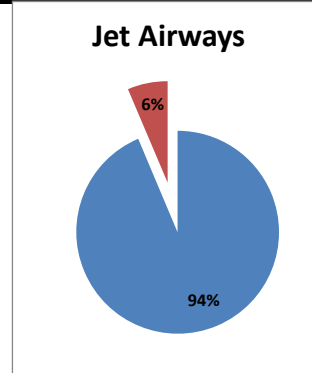

Airport Name :- DELHI INTERNATIONAL AIRPORT PVT LIMITED. - Nov'13

Airline	Total Departures	Flights ontime (STD +/- 15 Min)	Flights Delayed (STD +/- 15 Min)	% On time	% delayed	Airline					Airport		Weather		ATC	Miscellaneous
						Passenger & baggage handling (IATA CODES 11-18)	Aircraft & Ramp Handling (IATA CODES 31-39)	Technical, automated equipment failure(IATA CODES 41-48)	Operations , crew(IATA CODES 61-69)	Reactionary reasons (IATA CODES 91-97)	Airport Facilites (IATA CODES - 87,89)	Airport Security (IATA CODES 85)	Destination airport below minima (IATA CODES 72)	Departure aerodrome Below minima (IATA CODES 71)	ATFM(IATA CODES 81-84)	IATA CODE-99
AI	1820	1348	472	74%	26%	18	3	45	39	331	0	0	33	0	1	2
G8	826	704	122	85%	15%	0	0	3	0	116	0	0	0	0	2	1
6E	2135	1995	140	93%	7%	4	0	3	10	106	0	0	14	0	2	1
9W&S2	1936	1627	309	84%	16%	1	0	8	67	221	1	0	8	0	2	1
SG	1698	1383	315	81%	19%	1	4	90	17	183	2	0	14	0	3	1
Total	8415	7057	1358	84%	16%	24	7	149	133	957	3	0	69	0	10	6

On time percentage

Delayed percentage

Airport Name :- DELHI INTERNATIONAL AIRPORT PVT LIMITED. - Nov'13(Period :- 0300-0859)

Airline	Total Departures	Flights ontime (STD +/- 15 Min)	Flights Delayed (STD +/- 15 Min)	% On time	% delayed	Airline					Airport		Weather		ATC	Miscellaneous
						Passenger & baggage handling (IATA CODES 11-18)	Aircraft & Ramp Handling (IATA CODES 31-39)	Technical, automated equipment failure(IATA CODES 41-48)	Operations , crew(IATA CODES 61-69)	Reactionary reasons (IATA CODES 91-97)	Airport Facilites (IATA CODES - 87,89)	Airport Security (IATA CODES 85)	Destination airport below minima (IATA CODES 72)	Departure aerodrome Below minima (IATA CODES 71)	ATFM(IATA CODES 81-84)	IATA CODE-99
AI	451	398	53	88%	12%	2	0	14	11	5	0	0	21	0	0	0
G8	269	269	0	100%	0%	0	0	0	0	0	0	0	0	0	0	0
6E	617	598	19	97%	3%	0	0	1	4	0	0	0	14	0	0	0
9W&S2	455	426	29	94%	6%	0	0	1	14	10	0	0	3	0	0	1
SG	576	536	40	93%	7%	0	4	14	6	5	0	0	9	0	1	1
Total	2368	2227	141	94%	6%	2	4	30	35	20	0	0	47	0	1	2