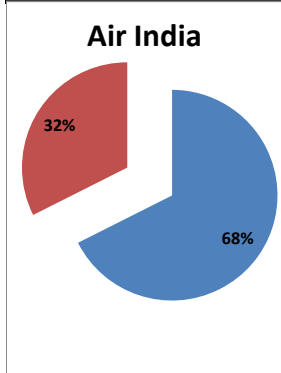

Airport Name :- DELHI INTERNATIONAL AIRPORT PVT LIMITED. - Nov'13(Period :- 0900-1459)

Airline	Total Departures	Flights ontime (STD +/- 15 Min)	Flights Delayed (STD +/- 15 Min)	% On time	% delayed	Airline					Airport		Weather		ATC	Miscellaneous
						Passenger & baggage handling (IATA CODES 11-18)	Aircraft & Ramp Handling (IATA CODES 31-39)	Technical, automated equipment failure(IATA CODES 41-48)	Operations , crew(IATA CODES 61-69)	Reactionary reasons (IATA CODES 91-97)	Airport Facilites (IATA CODES - 87,89)	Airport Security (IATA CODES 85)	Destination airport below minima (IATA CODES 72)	Departure aerodrome Below minima (IATA CODES 71)	ATFM(IATA CODES 81-84)	IATA CODE-99
AI	777	525	252	68%	32%	15	1	21	17	183	0	0	12	0	1	2
G8	269	226	43	84%	16%	0	0	1	0	42	0	0	0	0	0	0
6E	740	705	35	95%	5%	0	0	1	2	31	0	0	0	0	0	1
9W&S2	747	624	123	84%	16%	1	0	4	19	94	0	0	4	0	1	0
SG	578	475	103	82%	18%	1	0	36	4	54	2	0	4	0	2	0
Total	3111	2555	556	82%	18%	17	1	63	42	404	2	0	20	0	4	3

On time percentage

Delayed percentage