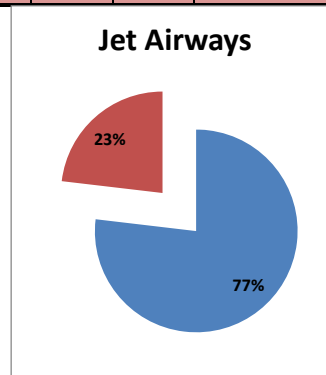

Airport Name :- DELHI INTERNATIONAL AIRPORT PVT LIMITED. - Nov'13(Period :- 1500-2059)

Airline	Total Departures	Flights ontime (STD +/- 15 Min)	Flights Delayed (STD +/- 15 Min)	% On time	% delayed	Airline					Airport		Weather		ATC	Miscellaneous	
						Passenger & baggage handling (IATA CODES 11-18)	Aircraft & Ramp Handling (IATA CODES 31-39)	Technical, automated equipment failure(IATA CODES 41-48)	Operations , crew(IATA CODES 61-69)	Reactionary reasons (IATA CODES 91-97)	Airport Facilites (IATA CODES - 87,89)	Airport Security (IATA CODES 85)	Destination airport below minima (IATA CODES 72)	Departure aerodrome Below minima (IATA CODES 71)	ATFM(IATA CODES 81-84)	IATA CODE-99	
AI	562	400	162	71%	29%	1	1	9	11	140	0	0	0	0	0	0	0
G8	258	190	68	74%	26%	0	0	2	0	63	0	0	0	0	2	1	
6E	778	692	86	89%	11%	4	0	1	4	75	0	0	0	0	2	0	
9W&S2	631	485	146	77%	23%	0	0	3	30	111	1	0	1	0	0	0	
SG	533	366	167	69%	31%	0	0	40	7	119	0	0	1	0	0	0	
Total	2762	2133	629	77%	23%	5	1	55	52	508	1	0	2	0	4	1	

On time percentage

Delayed percentage