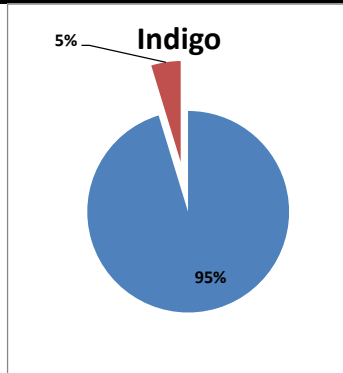

Airport Name :- DELHI INTERNATIONAL AIRPORT PVT LIMITED. - Nov'13(Period :- 0900-1459)

Airline	Total Departures	Flights ontime (STD +/- 15 Min)	Flights Delayed (STD +/- 15 Min)	% On time	% delayed	Airline					Airport		Weather		ATC	Miscellaneous
						Passenger & baggage handling (IATA CODES 11-18)	Aircraft & Ramp Handling (IATA CODES 31-39)	Technical, automated equipment failure(IATA CODES 41-48)	Operations , crew(IATA CODES 61-69)	Reactionary reasons (IATA CODES 91-97)	Airport Facilites (IATA CODES - 87,89)	Airport Security (IATA CODES 85)	Destination airport below minima (IATA CODES 72)	Departure aerodrome Below minima (IATA CODES 71)	ATFM(IATA CODES 81-84)	IATA CODE-99
AI	777	525	252	68%	32%	15	1	21	17	183	0	0	12	0	1	2
G8	269	226	43	84%	16%	0	0	1	0	42	0	0	0	0	0	0
6E	740	705	35	95%	5%	0	0	1	2	31	0	0	0	0	0	1
9W&S2	747	624	123	84%	16%	1	0	4	19	94	0	0	4	0	1	0
SG	578	475	103	82%	18%	1	0	36	4	54	2	0	4	0	2	0
Total	3111	2555	556	82%	18%	17	1	63	42	404	2	0	20	0	4	3

On time percentage

Delayed percentage