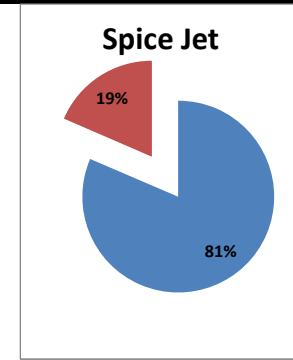

Airport Name :- DELHI INTERNATIONAL AIRPORT PVT LIMITED. - Nov'13

Airline	Total Departures	Flights ontime (STD +/- 15 Min)	Flights Delayed (STD +/- 15 Min)	% On time	% delayed	Airline					Airport		Weather		ATC	Miscellaneous
						Passenger & baggage handling (IATA CODES 11-18)	Aircraft & Ramp Handling (IATA CODES 31-39)	Technical, automated equipment failure(IATA CODES 41-48)	Operations , crew(IATA CODES 61-69)	Reactionary reasons (IATA CODES 91-97)	Airport Facilites (IATA CODES - 87,89)	Airport Security (IATA CODES 85)	Destination airport below minima (IATA CODES 72)	Departure aerodrome Below minima (IATA CODES 71)	ATFM(IATA CODES 81-84)	IATA CODE-99
AI	1820	1348	472	74%	26%	18	3	45	39	331	0	0	33	0	1	2
G8	826	704	122	85%	15%	0	0	3	0	116	0	0	0	0	2	1
6E	2135	1995	140	93%	7%	4	0	3	10	106	0	0	14	0	2	1
9W&S2	1936	1627	309	84%	16%	1	0	8	67	221	1	0	8	0	2	1
SG	1698	1383	315	81%	19%	1	4	90	17	183	2	0	14	0	3	1
Total	8415	7057	1358	84%	16%	24	7	149	133	957	3	0	69	0	10	6

On time percentage

Delayed percentage

Airport Name :- DELHI INTERNATIONAL AIRPORT PVT LIMITED. - Nov'13(Period :- 0300-0859)

Airline	Total Departures	Flights ontime (STD +/- 15 Min)	Flights Delayed (STD +/- 15 Min)	% On time	% delayed	Airline					Airport		Weather		ATC	Miscellaneous
						Passenger & baggage handling (IATA CODES 11-18)	Aircraft & Ramp Handling (IATA CODES 31-39)	Technical, automated equipment failure(IATA CODES 41-48)	Operations , crew(IATA CODES 61-69)	Reactionary reasons (IATA CODES 91-97)	Airport Facilites (IATA CODES - 87,89)	Airport Security (IATA CODES 85)	Destination airport below minima (IATA CODES 72)	Departure aerodrome Below minima (IATA CODES 71)	ATFM(IATA CODES 81-84)	IATA CODE-99
AI	451	398	53	88%	12%	2	0	14	11	5	0	0	21	0	0	0
G8	269	269	0	100%	0%	0	0	0	0	0	0	0	0	0	0	0
6E	617	598	19	97%	3%	0	0	1	4	0	0	0	14	0	0	0
9W&S2	455	426	29	94%	6%	0	0	1	14	10	0	0	3	0	0	1
SG	576	536	40	93%	7%	0	4	14	6	5	0	0	9	0	1	1
Total	2368	2227	141	94%	6%	2	4	30	35	20	0	0	47	0	1	2