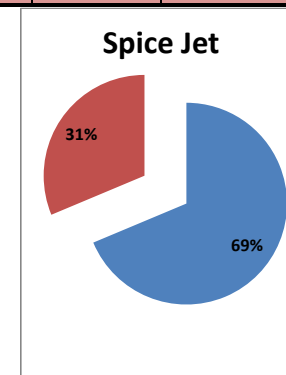

Airport Name :- DELHI INTERNATIONAL AIRPORT PVT LIMITED. - Nov'13(Period :- 1500-2059)

Airline	Total Departures	Flights ontime (STD +/- 15 Min)	Flights Delayed (STD +/- 15 Min)	% On time	% delayed	Airline					Airport		Weather		ATC	Miscellaneous	
						Passenger & baggage handling (IATA CODES 11-18)	Aircraft & Ramp Handling (IATA CODES 31-39)	Technical, automated equipment failure(IATA CODES 41-48)	Operations , crew(IATA CODES 61-69)	Reactionary reasons (IATA CODES 91-97)	Airport Facilites (IATA CODES - 87,89)	Airport Security (IATA CODES 85)	Destination airport below minima (IATA CODES 72)	Departure aerodrome Below minima (IATA CODES 71)	ATFM(IATA CODES 81-84)	IATA CODE-99	
AI	562	400	162	71%	29%	1	1	9	11	140	0	0	0	0	0	0	0
G8	258	190	68	74%	26%	0	0	2	0	63	0	0	0	0	2	1	
6E	778	692	86	89%	11%	4	0	1	4	75	0	0	0	0	2	0	
9W&S2	631	485	146	77%	23%	0	0	3	30	111	1	0	1	0	0	0	
SG	533	366	167	69%	31%	0	0	40	7	119	0	0	1	0	0	0	
Total	2762	2133	629	77%	23%	5	1	55	52	508	1	0	2	0	4	1	

On time percentage

Delayed percentage