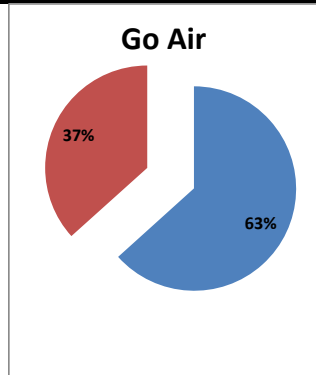

Airport Name :- DELHI INTERNATIONAL AIRPORT PVT LIMITED. - Nov'13(Period :- 2100-0259)

Airline	Total Departures	Flights ontime (STD +/- 15 Min)	Flights Delayed (STD +/- 15 Min)	% On time	% delayed	Airline					Airport		Weather		ATC	Miscellaneous	
						Passenger & baggage handling (IATA CODES 11-18)	Aircraft & Ramp Handling (IATA CODES 31-39)	Technical, automated equipment failure(IATA CODES 41-48)	Operations , crew(IATA CODES 61-69)	Reactionary reasons (IATA CODES 91-97)	Airport Facilites (IATA CODES - 87,89)	Airport Security (IATA CODES 85)	Destination airport below minima (IATA CODES 72)	Departure aerodrome Below minima (IATA CODES 71)	ATFM(IATA CODES 81-84)	IATA CODE-99	
AI	30	25	5	83%	17%	0	1	1	0	3	0	0	0	0	0	0	0
G8	30	19	11	63%	37%	0	0	0	0	11	0	0	0	0	0	0	0
6E	0	0	0	0%	0%	0	0	0	0	0	0	0	0	0	0	0	0
9W&S2	103	92	11	89%	11%	0	0	0	4	6	0	0	0	0	1	0	0
SG	11	6	5	55%	45%	0	0	0	0	5	0	0	0	0	0	0	0
Total	174	142	32	82%	18%	0	1	1	4	25	0	0	0	0	1	0	0

On time percentage

Delayed percentage