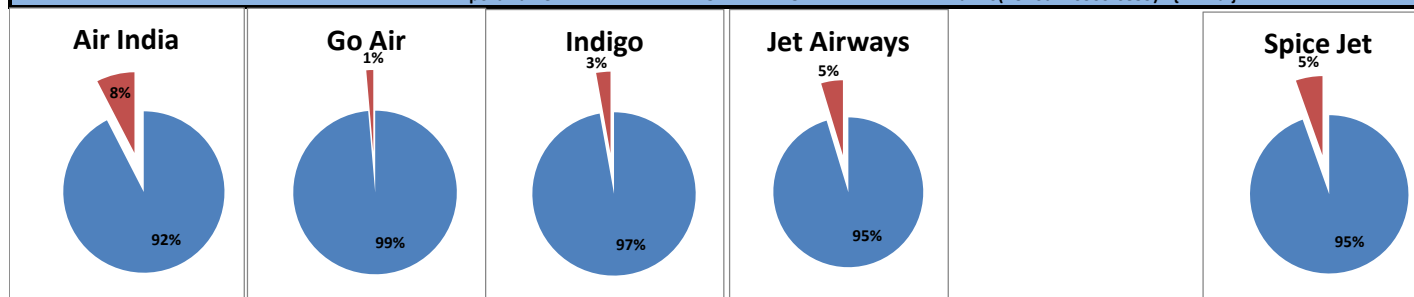

On time percentage

Delay percentage

Airport Name :- DELHI INTERNATIONAL AIRPORT PVT LIMITED. - Mar'16(Period :- 0300-0859) - {Arrival}