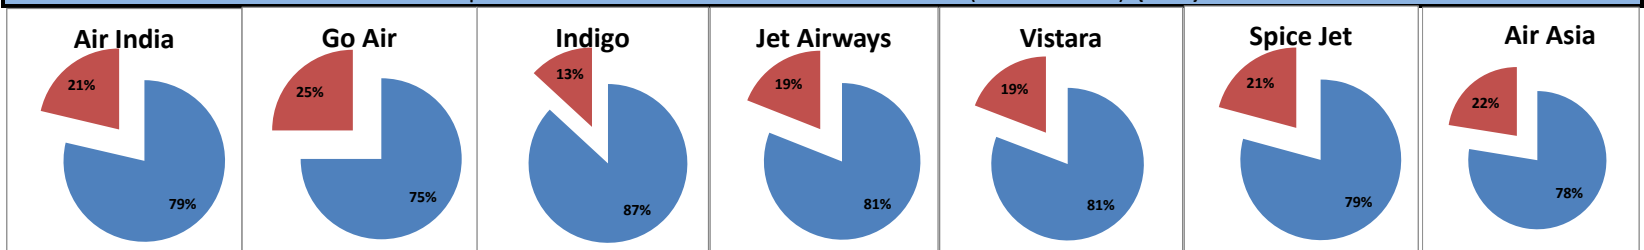

Airport Name :- DELHI INTERNATIONAL AIRPORT PVT LIMITED. - Mar'16(Period :- 0900-1459) - {Arrival}