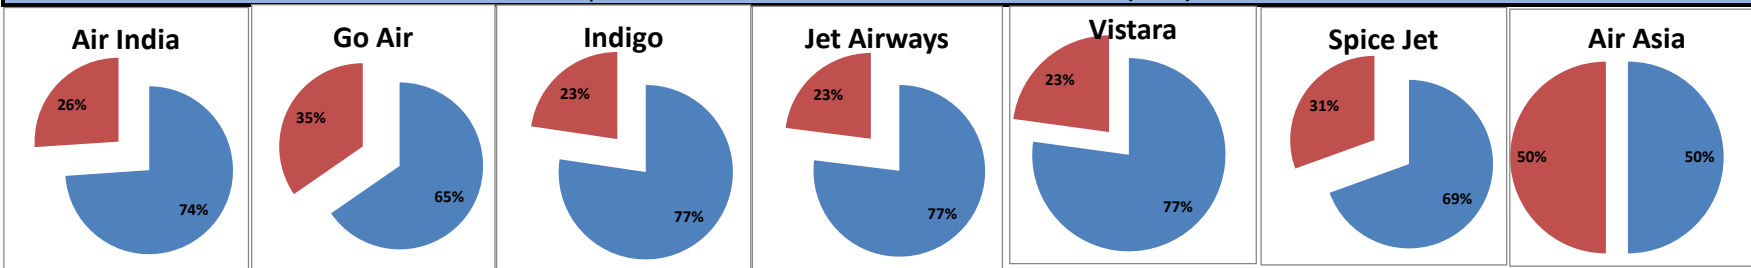

On time percentage

Delay percentage

Airport Name :- DELHI INTERNATIONAL AIRPORT PVT LIMITED. - Mar'16{Arrival}