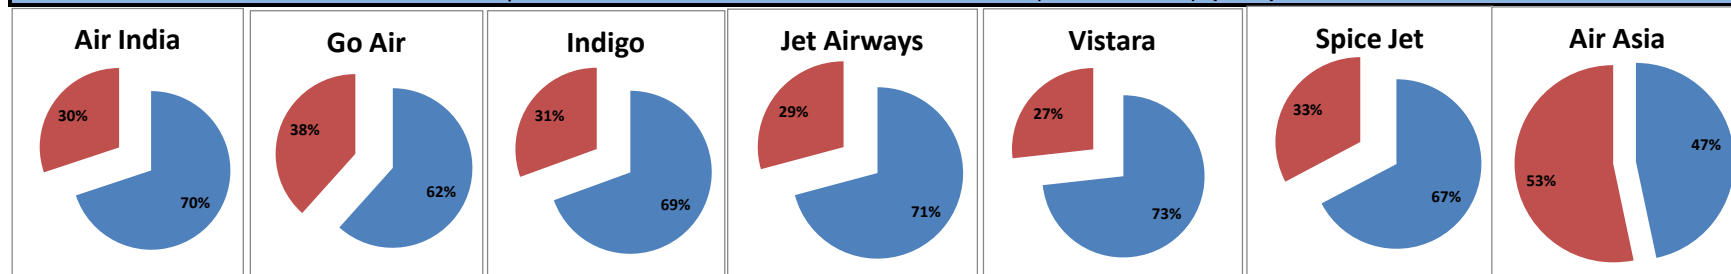

On time percentage

Delay percentage

Airport Name :- DELHI INTERNATIONAL AIRPORT PVT LIMITED. - Mar'16(Period :- 1500-2059) - {Arrival}