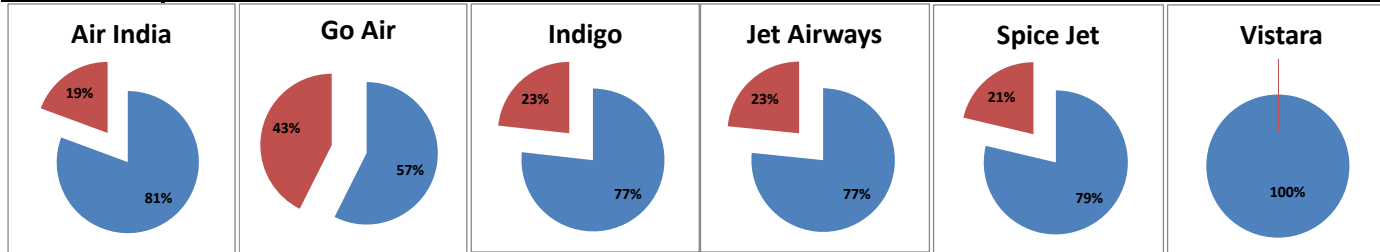

Airport Name :- DELHI INTERNATIONAL AIRPORT PVT LIMITED. - Mar'16(Period :- 2100-0259) - {Departure}

Airline	Total Departures	Flights ontime (STD +/- 15 Min)	Flights Delayed (STD +/- 15 Min)	% On time	% delayed	Airline					Airport		Weather		ATC	Miscellaneous
						Passenger & baggage handling (IATA CODES 11-18)	Aircraft & Ramp Handling (IATA CODES 31-39)	Technical, automated equipment failure(IATA CODES 41-48)	Operations , crew(IATA CODES 61-69)	Reactionary reasons (IATA CODES 91-97)	Airport Facilites (IATA CODES - 87,89)	Airport Security (IATA CODES 85)	Destination airport below minima (IATA CODES 72)	Departure aerodrome Below minima (IATA CODES 71)	ATFM(IATA CODES 81-84)	IATA CODE-99
AI	31	25	6	81%	19%	1	0	0	0	5	0	0	0	0	0	0
G8	54	31	23	57%	43%	0	0	0	0	22	0	0	0	0	0	1
6E	404	310	94	77%	23%	7	0	0	2	80	0	0	0	0	0	5
9W&S2	205	157	48	77%	23%	0	0	0	1	47	0	0	0	0	0	0
UK	5	5	0	100%	0%	0	0	0	0	0	0	0	0	0	0	0
SG	61	48	13	79%	21%	0	0	0	1	11	1	0	0	0	0	0
I5	0	0	0	0%	0%	0	0	0	0	0	0	0	0	0	0	0
Total	760	576	184	76%	24%	8	0	0	4	165	1	0	0	0	0	6