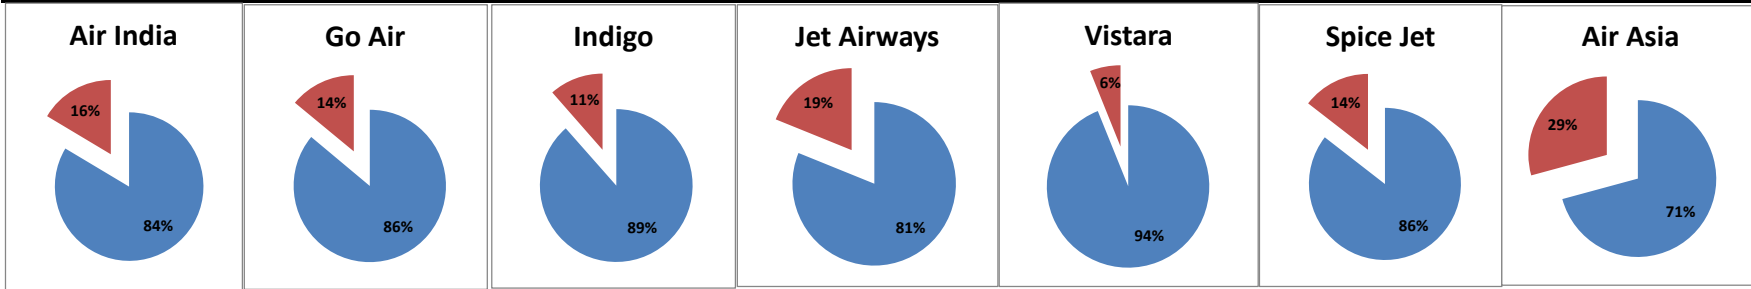

Airport Name :- DELHI INTERNATIONAL AIRPORT PVT LIMITED. - Mar'16{Departure}

Airline	Total Departures	Flights ontime (STD +/- 15 Min)	Flights Delayed (STD +/- 15 Min)	% On time	% delayed	Airline					Airport		Weather		ATC	Miscellaneous
						Passenger & baggage handling (IATA CODES 11-18)	Aircraft & Ramp Handling (IATA CODES 31-39)	Technical, automated equipment failure(IATA CODES 41-48)	Operations , crew(IATA CODES 61-69)	Reactionary reasons (IATA CODES 91-97)	Airport Facilities (IATA CODES - 87,89)	Airport Security (IATA CODES 85)	Destination airport below minima (IATA CODES 72)	Departure aerodrome Below minima (IATA CODES 71)	ATFM(IATA CODES 81-84)	IATA CODE-99
AI	1969	1645	324	84%	16%	27	1	44	22	213	0	0	12	0	2	3
G8	945	813	132	86%	14%	2	0	4	0	119	2	0	3	0	0	2
6E	3959	3504	455	89%	11%	12	0	4	7	386	26	0	1	0	0	19
9W&S2	2582	2095	487	81%	19%	17	0	10	13	429	10	0	4	0	1	3
UK	627	589	38	94%	6%	2	0	2	0	32	1	0	0	0	1	0
SG	1214	1038	176	86%	14%	2	0	31	3	128	8	0	1	0	1	2
I5	267	189	78	71%	29%	1	0	1	1	75	0	0	0	0	0	0
Total	11563	9873	1690	85%	15%	63	1	96	46	1382	47	0	21	0	5	29