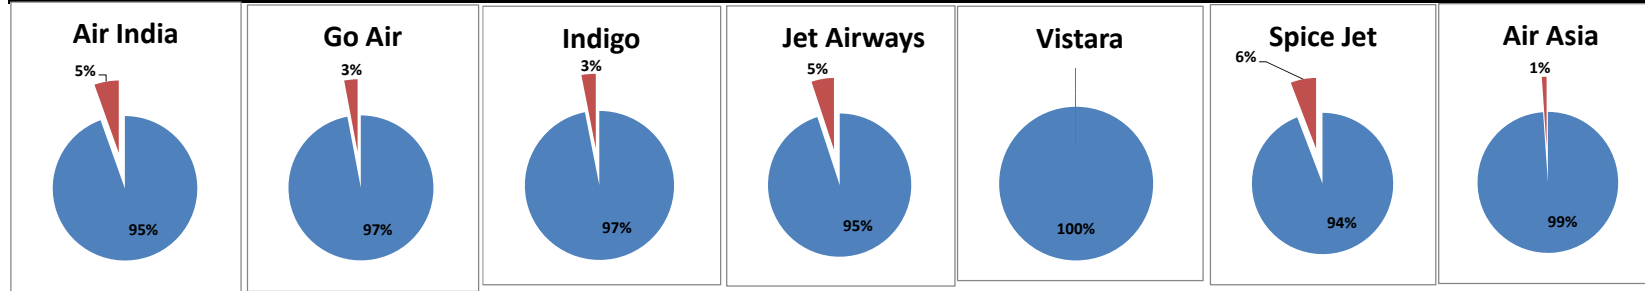

On time percentage

Delay percentage

Airport Name :- DELHI INTERNATIONAL AIRPORT PVT LIMITED. - Mar'16{Arrival}

Airport Name :- DELHI INTERNATIONAL AIRPORT PVT LIMITED. - Mar'16(Period :- 0300-0859) - {Departure}

Airline	Total Departures	Flights ontime (STD +/- 15 Min)	Flights Delayed (STD +/- 15 Min)	% On time	% delayed	Airline					Airport		Weather		ATC	Miscellaneous
						Passenger & baggage handling (IATA CODES 11-18)	Aircraft & Ramp Handling (IATA CODES 31-39)	Technical, automated equipment failure(IATA CODES 41-48)	Operations , crew(IATA CODES 61-69)	Reactionary reasons (IATA CODES 91-97)	Airport Facilities (IATA CODES - 87,89)	Airport Security (IATA CODES 85)	Destination airport below minima (IATA CODES 72)	Departure aerodrome Below minima (IATA CODES 71)	ATFM(IATA CODES 81-84)	IATA CODE-99
AI	565	534	31	95%	5%	2	0	10	1	7	0	0	10	0	0	1
G8	305	296	9	97%	3%	0	0	3	0	1	2	0	3	0	0	0
6E	1219	1181	38	97%	3%	0	0	1	0	10	24	0	1	0	0	2
9W&S2	514	488	26	95%	5%	3	0	4	9	9	0	0	1	0	0	0
UK	218	218	0	100%	0%	0	0	0	0	0	0	0	0	0	0	0
SG	361	340	21	94%	6%	0	0	10	1	3	7	0	0	0	0	0
I5	89	88	1	99%	1%	0	0	1	0	0	0	0	0	0	0	0
Total	3271	3145	126	96%	4%	5	0	29	11	30	33	0	15	0	0	3