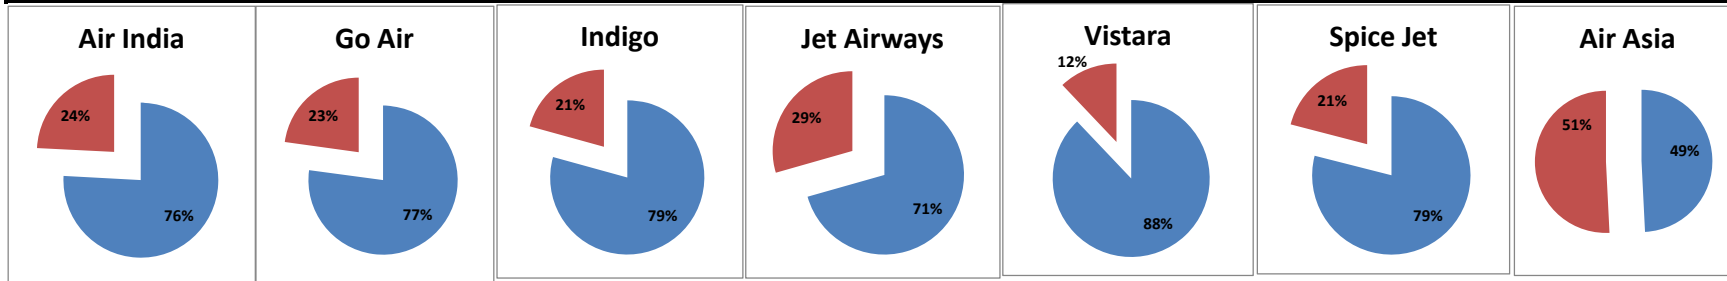

Airport Name :- DELHI INTERNATIONAL AIRPORT PVT LIMITED. - Mar'16(Period :- 1500-2059) - {Departure}

Airline	Total Departures	Flights ontime (STD +/- 15 Min)	Flights Delayed (STD +/- 15 Min)	% On time	% delayed	Airline					Airport		Weather		ATC	Miscellaneous
						Passenger & baggage handling (IATA CODES 11-18)	Aircraft & Ramp Handling (IATA CODES 31-39)	Technical, automated equipment failure(IATA CODES 41-48)	Operations , crew(IATA CODES 61-69)	Reactionary reasons (IATA CODES 91-97)	Airport Facilites (IATA CODES - 87,89)	Airport Security (IATA CODES 85)	Destination airport below minima (IATA CODES 72)	Departure aerodrome Below minima (IATA CODES 71)	ATFM(IATA CODES 81-84)	IATA CODE-99
AI	530	402	128	76%	24%	8	0	8	13	97	0	0	0	0	1	1
G8	302	233	69	77%	23%	1	0	0	0	68	0	0	0	0	0	0
6E	1196	948	248	79%	21%	1	0	1	1	244	1	0	0	0	0	0
9W&S2	880	621	259	71%	29%	6	0	3	0	245	1	0	1	0	1	2
UK	215	189	26	88%	12%	0	0	0	0	26	0	0	0	0	0	0
SG	438	346	92	79%	21%	1	0	12	0	77	0	0	1	0	1	0
I5	120	59	61	49%	51%	0	0	0	0	61	0	0	0	0	0	0
Total	3681	2798	883	76%	24%	17	0	24	14	818	2	0	2	0	3	3