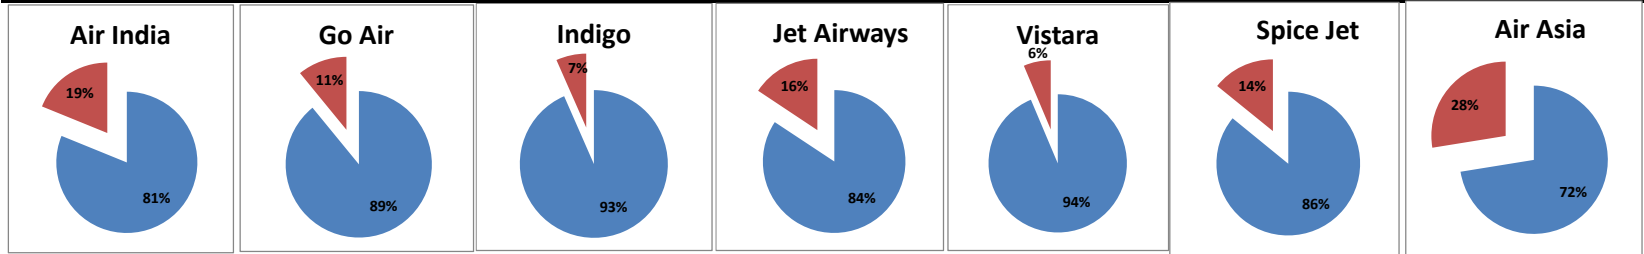

Airport Name :- DELHI INTERNATIONAL AIRPORT PVT LIMITED. - Mar'16(Period :- 0900-1459) - {Departure}

Airline	Total Departures	Flights ontime (STD +/- 15 Min)	Flights Delayed (STD +/- 15 Min)	% On time	% delayed	Airline					Airport		Weather		ATC	Miscellaneous
						Passenger & baggage handling (IATA CODES 11-18)	Aircraft & Ramp Handling (IATA CODES 31-39)	Technical, automated equipment failure(IATA CODES 41-48)	Operations , crew(IATA CODES 61-69)	Reactionary reasons (IATA CODES 91-97)	Airport Facilites (IATA CODES - 87,89)	Airport Security (IATA CODES 85)	Destination airport below minima (IATA CODES 72)	Departure aerodrome Below minima (IATA CODES 71)	ATFM(IATA CODES 81-84)	IATA CODE-99
AI	843	684	159	81%	19%	16	1	26	8	104	0	0	2	0	1	1
G8	284	253	31	89%	11%	1	0	1	0	28	0	0	0	0	0	1
6E	1140	1065	75	93%	7%	4	0	2	4	52	1	0	0	0	0	12
9W&S2	983	829	154	84%	16%	8	0	3	3	128	9	0	2	0	0	1
UK	189	177	12	94%	6%	2	0	2	0	6	1	0	0	0	1	0
SG	354	304	50	86%	14%	1	0	9	1	37	0	0	0	0	0	2
I5	58	42	16	72%	28%	1	0	0	1	14	0	0	0	0	0	0
Total	3851	3354	497	87%	13%	33	1	43	17	369	11	0	4	0	2	17