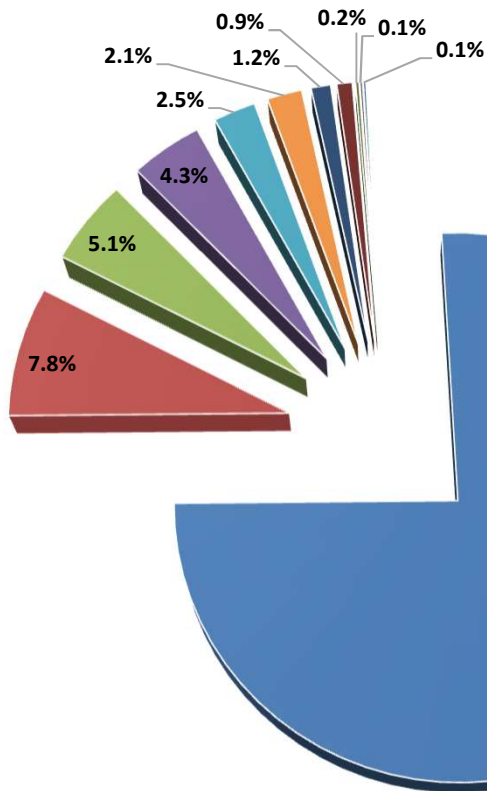

## On time Performance

### Delay reason

- Reactionary reasons
- Bad Weather at Delhi
- Air traffic flow management
- Operations, crew
- Technical, automated equipment failure
- Airport Facilities
- Others
- Passenger & baggage handling
- Aircraft & Ramp Handling
- Bad weather at Destination
- Airport security