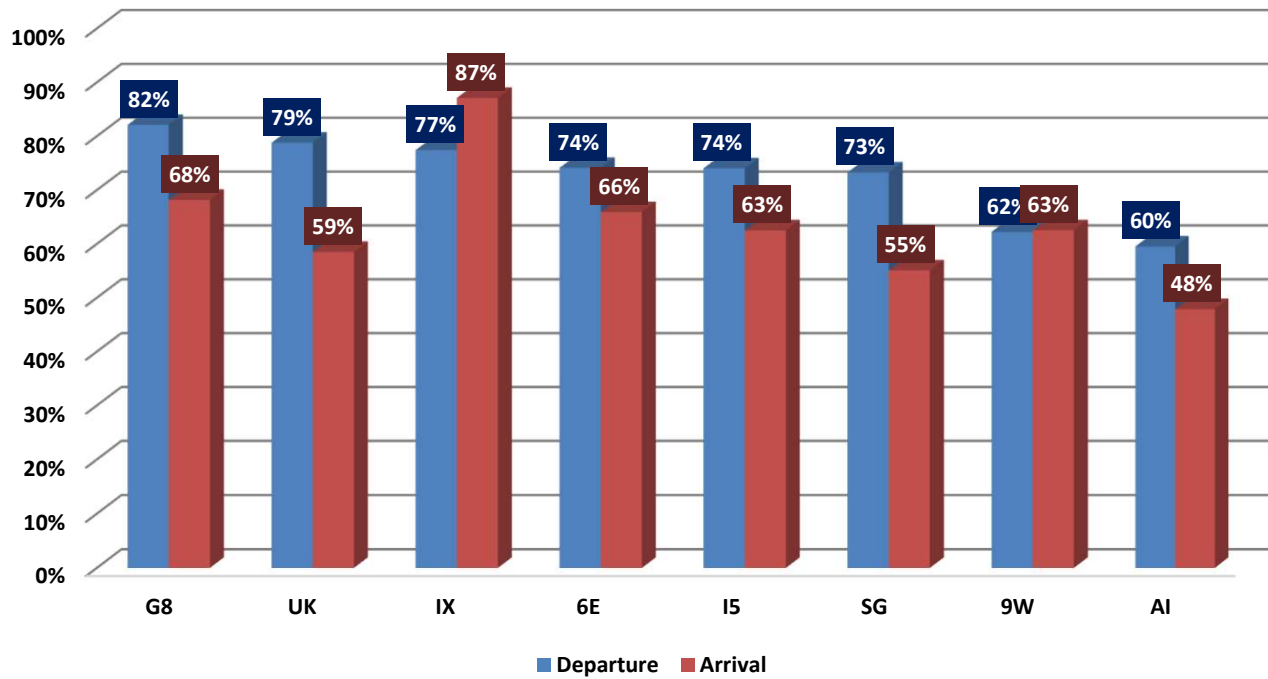

## On time Performance

### Delay reason

- Reactionary reasons
- Bad Weather at Delhi
- Air traffic flow management
- Operations, crew
- Technical, automated equipment failure
- Airport Facilities
- Others
- Passenger & baggage handling
- Aircraft & Ramp Handling
- Bad weather at Destination
- Airport security