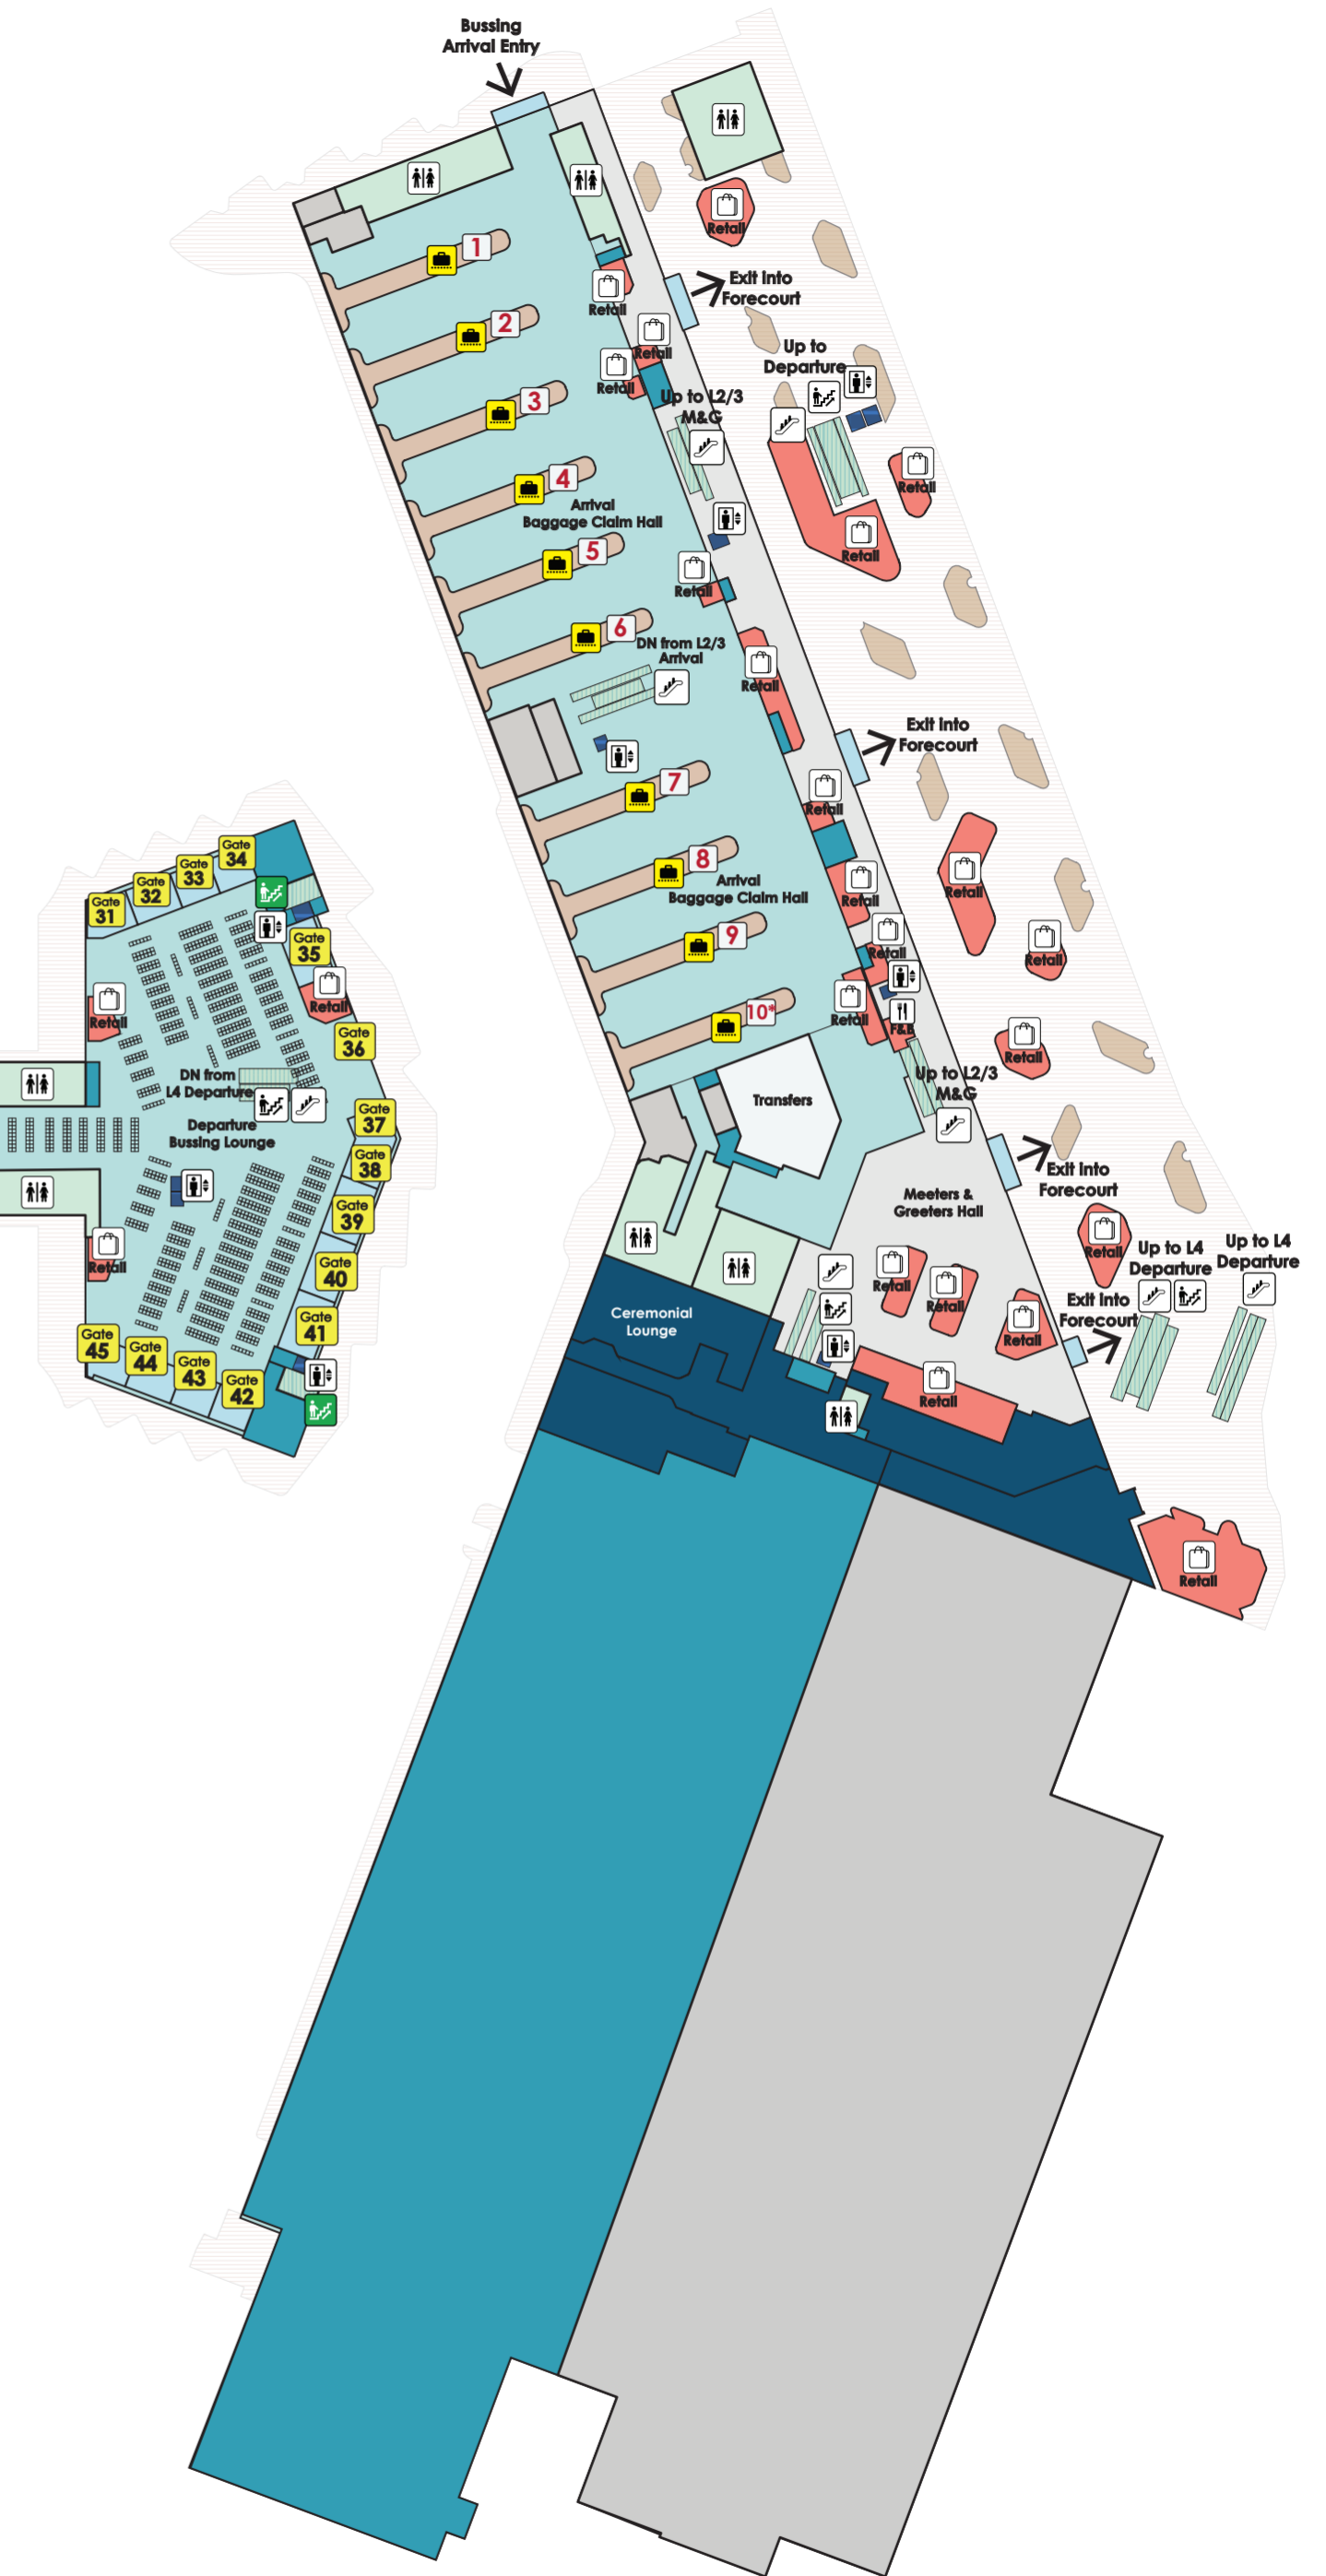

T1 - L1 APRON LEVEL

- Circulation
- Toilets
- Retail
- Staff
- BoH
- Transit Lounge
- Stairwell
- Furniture
- Gate
XX Gate Count
- Retail Retail
- Travellator Travellator
- Toilets Toilets
- Emergency Fire Exit Emergency Fire Exit
- Lift Lift
- Baggage Reclaim Belts Baggage Reclaim Belts
- Staircase Staircase
- Escalators Escalators
- Drinking Water Fountain Drinking Water Fountain
- F&B F&B
- Pavement Pavement