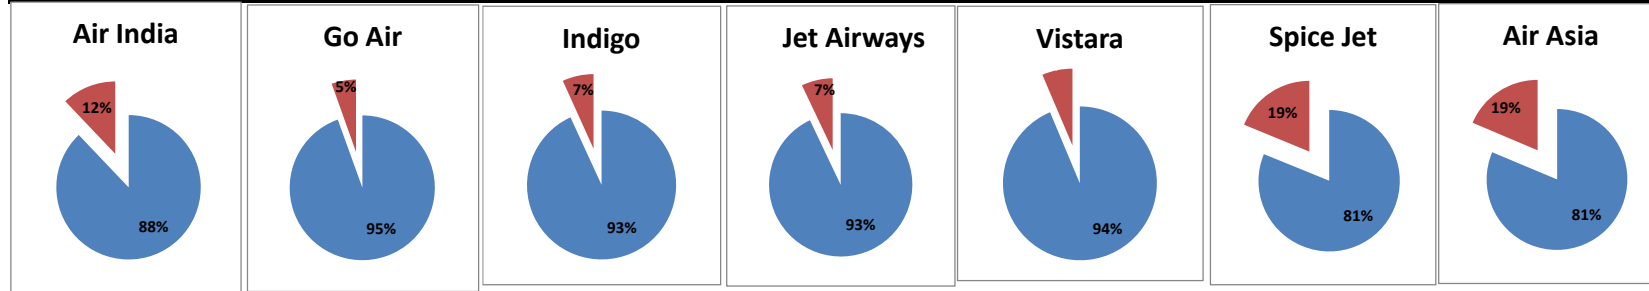

On time percentage

Delay percentage

Airport Name :- DELHI INTERNATIONAL AIRPORT PVT LIMITED. - Dec'15{Arrival}

Airport Name :- DELHI INTERNATIONAL AIRPORT PVT LIMITED. - Dec'15(Period :- 0300-0859) - {Departure}

Airline	Total Departures	Flights ontime (STD +/- 15 Min)	Flights Delayed (STD +/- 15 Min)	% On time	% delayed	Airline					Airport		Weather		ATC	Miscellaneous
						Passenger & baggage handling (IATA CODES 11-18)	Aircraft & Ramp Handling (IATA CODES 31-39)	Technical, automated equipment failure(IATA CODES 41-48)	Operations , crew(IATA CODES 61-69)	Reactionary reasons (IATA CODES 91-97)	Airport Facilities (IATA CODES - 87,89)	Airport Security (IATA CODES - 85)	Destination airport below minima (IATA CODES 72)	Departure aerodrome Below minima (IATA CODES 71)	ATFM(IATA CODES 81-84)	IATA CODE-99
AI	521	458	63	88%	12%	7	1	9	14	2	0	0	25	4	0	1
G8	256	242	14	95%	5%	1	0	0	0	0	0	0	9	4	0	0
6E	1071	998	73	93%	7%	3	0	1	3	5	0	0	43	16	0	2
9W&S2	423	393	30	93%	7%	1	0	6	9	2	0	0	10	2	0	0
UK	221	207	14	94%	6%	0	0	0	0	0	0	0	11	3	0	0
SG	388	315	73	81%	19%	4	0	8	15	30	1	0	10	5	0	0
I5	91	74	17	81%	19%	0	0	1	4	0	0	0	10	2	0	0
Total	2971	2687	284	90%	10%	16	1	25	45	39	1	0	118	36	0	3