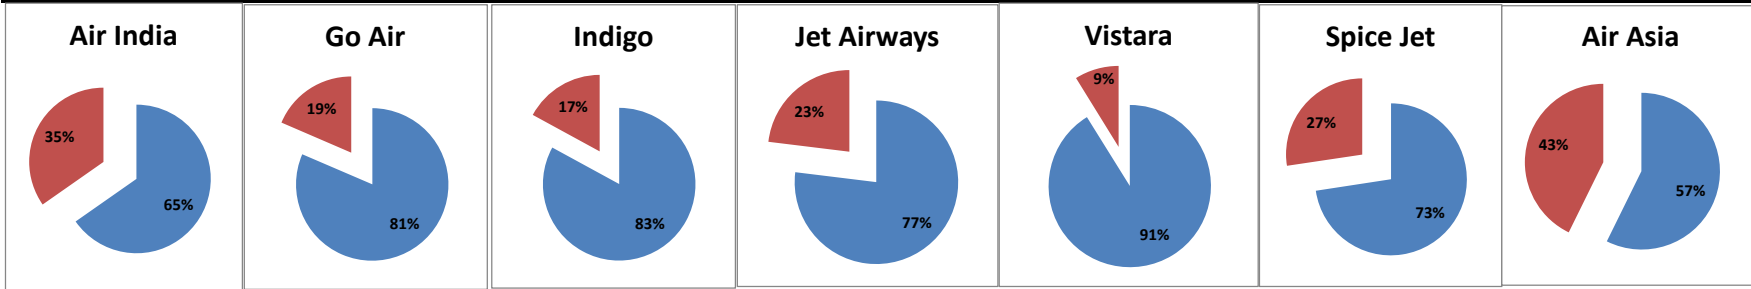

Airport Name :- DELHI INTERNATIONAL AIRPORT PVT LIMITED. - Dec'15{Departure}

Airline	Total Departures	Flights ontime (STD +/- 15 Min)	Flights Delayed (STD +/- 15 Min)	% On time	% delayed	Airline					Airport		Weather		ATC	Miscellaneous
						Passenger & baggage handling (IATA CODES 11-18)	Aircraft & Ramp Handling (IATA CODES 31-39)	Technical, automated equipment failure(IATA CODES 41-48)	Operations , crew(IATA CODES 61-69)	Reactionary reasons (IATA CODES 91-97)	Airport Facilities (IATA CODES - 87,89)	Airport Security (IATA CODES 85)	Destination airport below minima (IATA CODES 72)	Departure aerodrome Below minima (IATA CODES 71)	ATFM(IATA CODES 81-84)	IATA CODE-99
AI	1897	1238	659	65%	35%	34	4	51	73	437	1	1	53	4	0	1
G8	864	704	160	81%	19%	4	0	0	5	133	1	0	13	4	0	0
6E	3432	2847	585	83%	17%	12	1	4	11	448	9	0	64	16	0	20
9W&S2	2411	1855	556	77%	23%	19	0	12	51	408	11	0	49	2	0	4
UK	611	557	54	91%	9%	1	0	0	0	37	2	0	11	3	0	0
SG	1216	883	333	73%	27%	11	5	19	32	242	3	0	13	5	0	3
IS	246	141	105	57%	43%	3	0	2	6	81	1	0	10	2	0	0
Total	10677	8225	2452	77%	23%	84	10	88	178	1786	28	1	213	36	0	28

On time percentage

Delay percentage

Airport Name :- DELHI INTERNATIONAL AIRPORT PVT LIMITED. - Dec'15{Arrival}

Airport Name :- DELHI INTERNATIONAL AIRPORT PVT LIMITED. - Dec'15(Period :- 0300-0859) - {Departure}