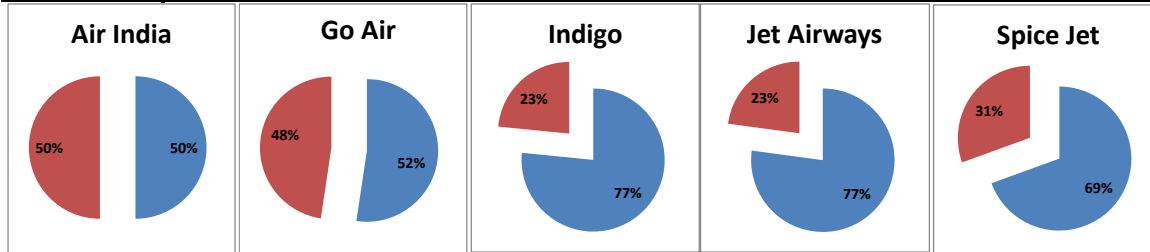

Airport Name :- DELHI INTERNATIONAL AIRPORT PVT LIMITED. - Dec'15(Period :- 2100-0259) - {Departure}

Airline	Total Departures	Flights ontime (STD +/- 15 Min)	Flights Delayed (STD +/- 15 Min)	% On time	% delayed	Airline					Airport		Weather		ATC	Miscellaneous
						Passenger & baggage handling (IATA CODES 11-18)	Aircraft & Ramp Handling (IATA CODES 31-39)	Technical, automated equipment failure(IATA CODES 41-48)	Operations , crew(IATA CODES 61-69)	Reactionary reasons (IATA CODES 91-97)	Airport Facilites (IATA CODES - 87,89)	Airport Security (IATA CODES - 85)	Destination airport below minima (IATA CODES 72)	Departure aerodrome Below minima (IATA CODES 71)	ATFM(IATA CODES 81-84)	IATA CODE-99
AI	36	18	18	50%	50%	0	0	1	2	15	0	0	0	0	0	0
G8	21	11	10	52%	48%	1	0	0	0	9	0	0	0	0	0	0
6E	222	170	52	77%	23%	1	0	0	1	50	0	0	0	0	0	0
9W&S2	188	145	43	77%	23%	1	0	0	3	37	1	0	1	0	0	0
UK	0	0	0	0%	0%	0	0	0	0	0	0	0	0	0	0	0
SG	72	50	22	69%	31%	0	1	1	1	19	0	0	0	0	0	0
I5	0	0	0	0%	0%	0	0	0	0	0	0	0	0	0	0	0
Total	539	394	145	73%	27%	3	1	2	7	130	1	0	1	0	0	0