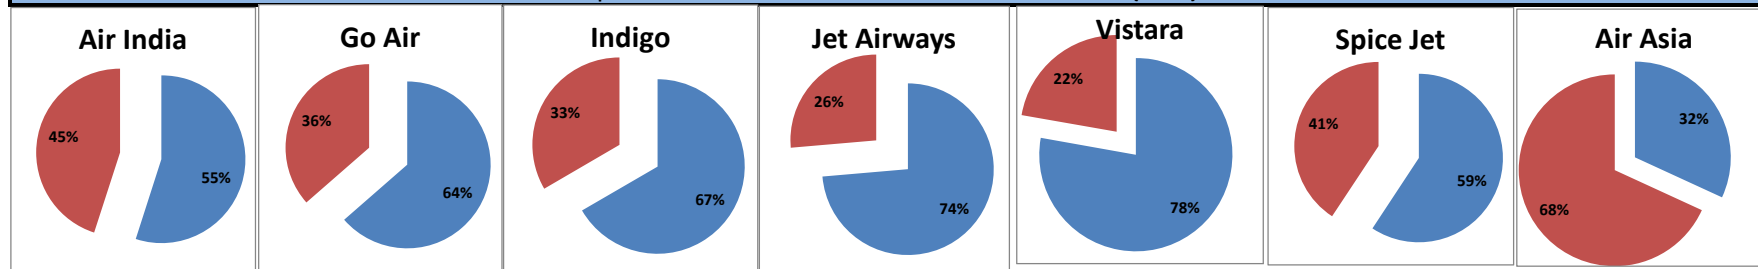

On time percentage

Delay percentage

Airport Name :- DELHI INTERNATIONAL AIRPORT PVT LIMITED. - Dec'15{Arrival}