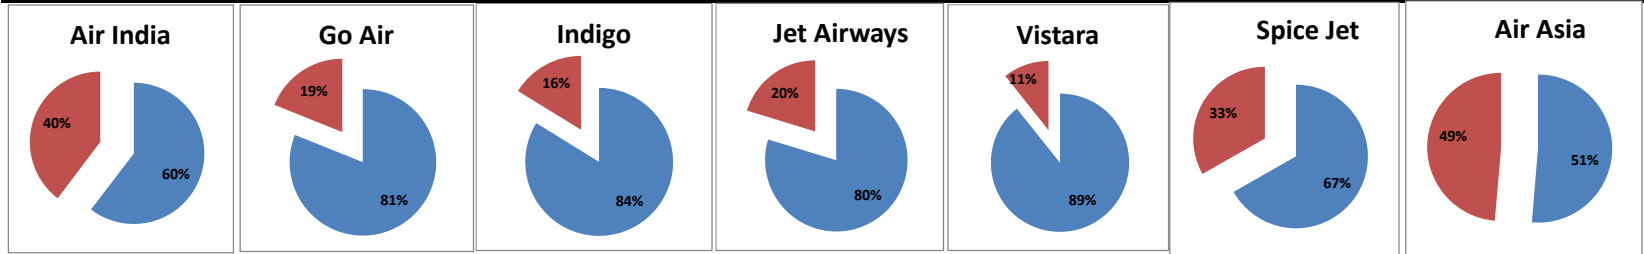

Airport Name :- DELHI INTERNATIONAL AIRPORT PVT LIMITED. - Dec'15(Period :- 0900-1459) - {Departure}

Airline	Total Departures	Flights ontime (STD +/- 15 Min)	Flights Delayed (STD +/- 15 Min)	% On time	% delayed	Airline					Airport		Weather		ATC	Miscellaneous
						Passenger & baggage handling (IATA CODES 11-18)	Aircraft & Ramp Handling (IATA CODES 31-39)	Technical, automated equipment failure(IATA CODES 41-48)	Operations , crew(IATA CODES 61-69)	Reactionary reasons (IATA CODES 91-97)	Airport Facilites (IATA CODES - 87,89)	Airport Security (IATA CODES 85)	Destination airport below minima (IATA CODES 72)	Departure aerodrome Below minima (IATA CODES 71)	ATFM(IATA CODES 81-84)	IATA CODE-99
AI	807	487	320	60%	40%	21	3	26	32	208	1	1	28	0	0	0
G8	280	227	53	81%	19%	1	0	0	1	46	1	0	4	0	0	0
6E	1042	873	169	84%	16%	5	0	0	2	122	6	0	21	0	0	13
9W&S2	956	762	194	80%	20%	8	0	4	15	119	6	0	38	0	0	4
UK	177	158	19	89%	11%	1	0	0	0	17	1	0	0	0	0	0
SG	364	243	121	67%	33%	3	2	6	7	97	2	0	2	0	0	2
I5	74	38	36	51%	49%	3	0	1	2	29	1	0	0	0	0	0
Total	3700	2788	912	75%	25%	42	5	37	59	638	18	1	93	0	0	19