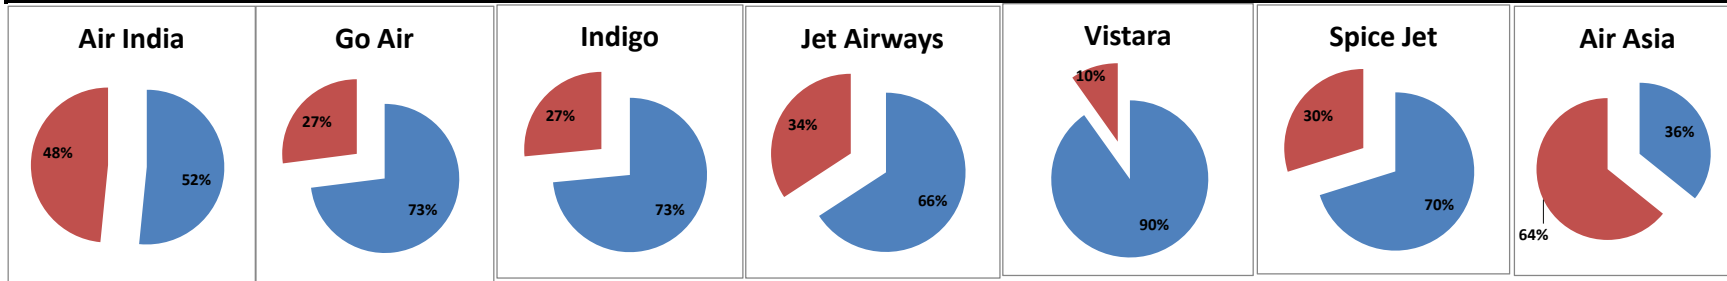

Airport Name :- DELHI INTERNATIONAL AIRPORT PVT LIMITED. - Dec'15(Period :- 1500-2059) - {Departure}

Airline	Total Departures	Flights ontime (STD +/- 15 Min)	Flights Delayed (STD +/- 15 Min)	% On time	% delayed	Airline					Airport		Weather		ATC	Miscellaneous
						Passenger & baggage handling (IATA CODES 11-18)	Aircraft & Ramp Handling (IATA CODES 31-39)	Technical, automated equipment failure(IATA CODES 41-48)	Operations , crew(IATA CODES 61-69)	Reactionary reasons (IATA CODES 91-97)	Airport Facilites (IATA CODES - 87,89)	Airport Security (IATA CODES 85)	Destination airport below minima (IATA CODES 72)	Departure aerodrome Below minima (IATA CODES 71)	ATFM(IATA CODES 81-84)	IATA CODE-99
AI	533	275	258	52%	48%	6	0	15	25	212	0	0	0	0	0	0
G8	307	224	83	73%	27%	1	0	0	4	78	0	0	0	0	0	0
6E	1097	806	291	73%	27%	3	1	3	5	271	3	0	0	0	0	5
9W&S2	844	555	289	66%	34%	9	0	2	24	250	4	0	0	0	0	0
UK	213	192	21	90%	10%	0	0	0	0	20	1	0	0	0	0	0
SG	392	275	117	70%	30%	4	2	4	9	96	0	0	1	0	0	1
I5	81	29	52	36%	64%	0	0	0	0	52	0	0	0	0	0	0
Total	3467	2356	1111	68%	32%	23	3	24	67	979	8	0	1	0	0	6