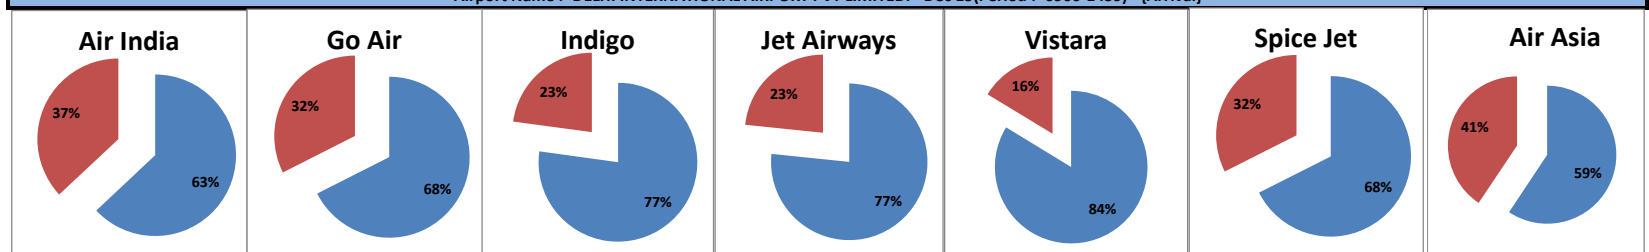

Airport Name :- DELHI INTERNATIONAL AIRPORT PVT LIMITED. - Dec'15(Period :- 0900-1459) - {Arrival}