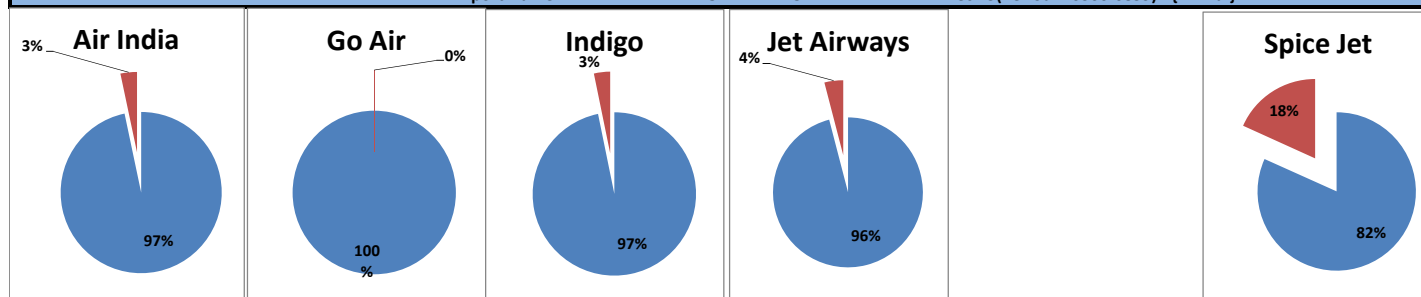

On time percentage

Delay percentage

Airport Name :- DELHI INTERNATIONAL AIRPORT PVT LIMITED. - Dec'15(Period :- 0300-0859) - {Arrival}