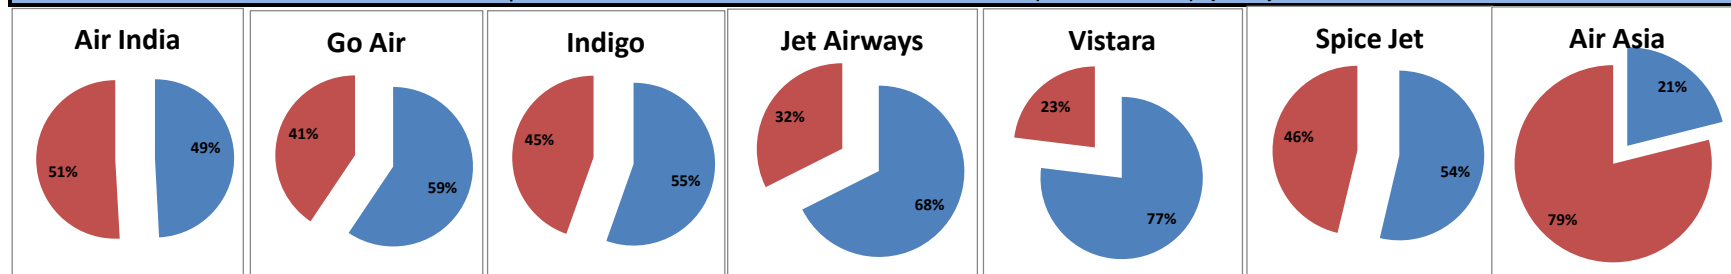

On time percentage

Delay percentage

Airport Name :- DELHI INTERNATIONAL AIRPORT PVT LIMITED. - Dec'15(Period :- 1500-2059) - {Arrival}