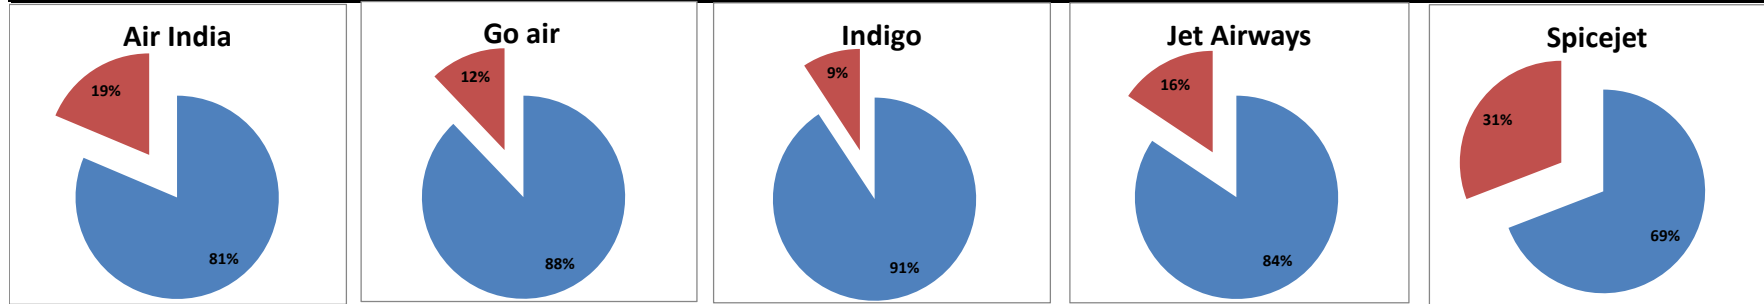

Airport Name :- DELHI INTERNATIONAL AIRPORT PVT LIMITED. - Jul'14(Period :- 1500-2059) - {Departure}

Airline	Total Departures	Flights ontime (STD +/- 15 Min)	Flights Delayed (STD +/- 15 Min)	% On time	% delayed	Airline					Airport		Weather		ATC	Miscellaneous
						Passenger & baggage handling (IATA CODES 11-18)	Aircraft & Ramp Handling (IATA CODES 31-39)	Technical, automated equipment failure(IATA CODES 41-48)	Operations , crew(IATA CODES 61-69)	Reactionary reasons (IATA CODES 91-97)	Airport Facilities (IATA CODES - 87,89)	Airport Security (IATA CODES 85)	Destination airport below minima (IATA CODES 72)	Departure aerodrome Below minima (IATA CODES 71)	ATFM(IATA CODES 81-84)	IATA CODE-99
AI	585	476	109	81%	19%	2	0	10	1	94	0	0	0	0	0	2
G8	247	217	30	88%	12%	0	0	0	0	30	0	0	0	0	0	
6E	906	822	84	91%	9%	3	0	2	1	67	0	1	0	10	0	
9W&S2	782	660	122	84%	16%	2	0	14	3	103	0	0	0	0	0	
SG	655	453	202	69%	31%	1	1	28	1	153	0	0	1	13	2	
Total	3175	2628	547	83%	17%	8	1	54	6	447	0	1	1	23	2