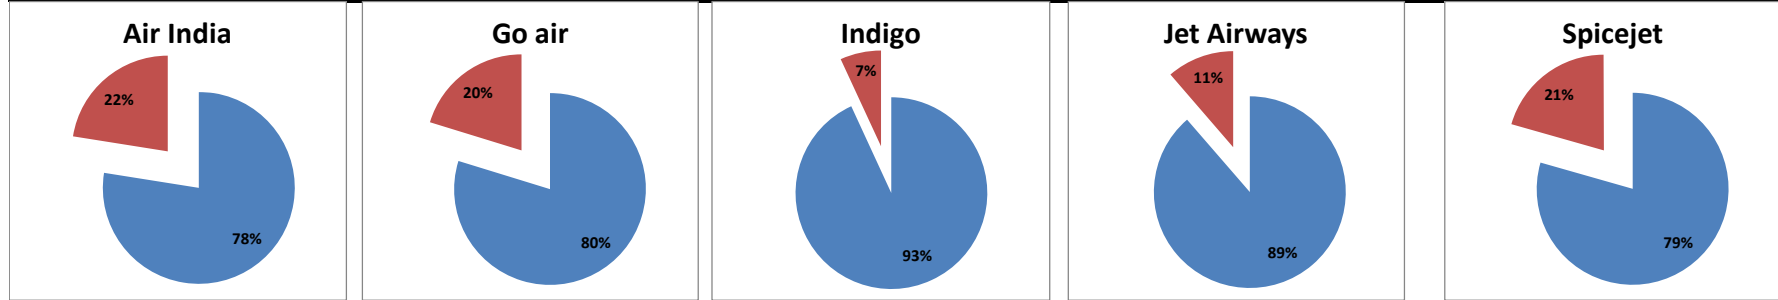

Delay percentage

Airport Name :- DELHI INTERNATIONAL AIRPORT PVT LIMITED. - Jul'14(Period :- 0900-1459) - {Departure}

Airline	Total Departures	Flights ontime (STD +/- 15 Min)	Flights Delayed (STD +/- 15 Min)	% On time	% delayed	Airline					Airport		Weather		ATC	Miscellaneous
						Passenger & baggage handling (IATA CODES 11-18)	Aircraft & Ramp Handling (IATA CODES 31-39)	Technical, automated equipment failure(IATA CODES 41-48)	Operations , crew(IATA CODES 61-69)	Reactionary reasons (IATA CODES 91-97)	Airport Facilites (IATA CODES - 87,89)	Airport Security (IATA CODES 85)	Destination airport below minima (IATA CODES 72)	Departure aerodrome Below minima (IATA CODES 71)	ATFM(IATA CODES 81-84)	IATA CODE-99
AI	787	610	177	78%	22%	2	1	16	8	145	0	1	3	0	1	0
G8	311	248	63	80%	20%	0	0	1	0	56	0	0	2	4	0	0
6E	1015	945	70	93%	7%	4	3	1	5	44	0	0	0	11	0	2
9W&S2	804	713	91	89%	11%	2	0	3	7	76	0	0	2	1	0	0
SG	632	502	130	79%	21%	1	1	34	0	84	0	0	3	7	0	0
Total	3549	3018	531	85%	15%	9	5	55	20	405	0	1	10	23	1	2

On time percentage