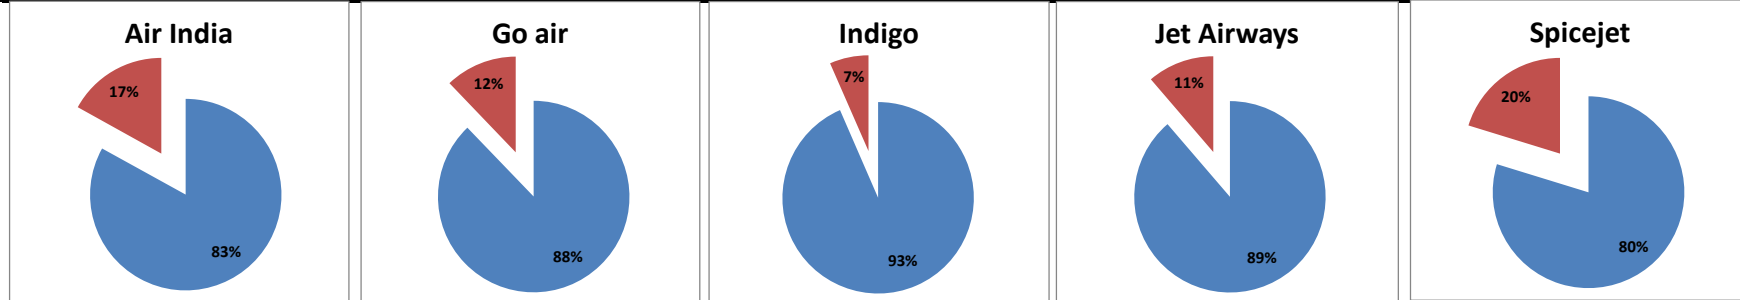

Airport Name :- DELHI INTERNATIONAL AIRPORT PVT LIMITED. - Jul'14{Departure}

Airline	Total Departures	Flights ontime (STD +/- 15 Min)	Flights Delayed (STD +/- 15 Min)	% On time	% delayed	Airline					Airport		Weather		ATC	Miscellaneous
						Passenger & baggage handling (IATA CODES 11-18)	Aircraft & Ramp Handling (IATA CODES 31-39)	Technical, automated equipment failure(IATA CODES 41-48)	Operations , crew(IATA CODES 61-69)	Reactionary reasons (IATA CODES 91-97)	Airport Facilities (IATA CODES - 87,89)	Airport Security (IATA CODES 85)	Destination airport below minima (IATA CODES 72)	Departure aerodrome Below minima (IATA CODES 71)	ATFM(IATA CODES 81-84)	IATA CODE-99
AI	1892	1571	321	83%	17%	4	2	36	20	249	0	1	5	0	1	3
G8	901	791	110	88%	12%	6	0	2	0	94	0	0	4	4	0	0
6E	2719	2541	178	93%	7%	7	3	4	8	127	0	1	2	21	0	5
9W&S2	2054	1822	232	89%	11%	5	0	21	13	184	0	0	8	1	0	0
SG	1733	1382	351	80%	20%	2	2	71	2	242	0	0	6	20	2	4
Total	9299	8107	1192	87%	13%	24	7	134	43	896	0	2	25	46	3	12