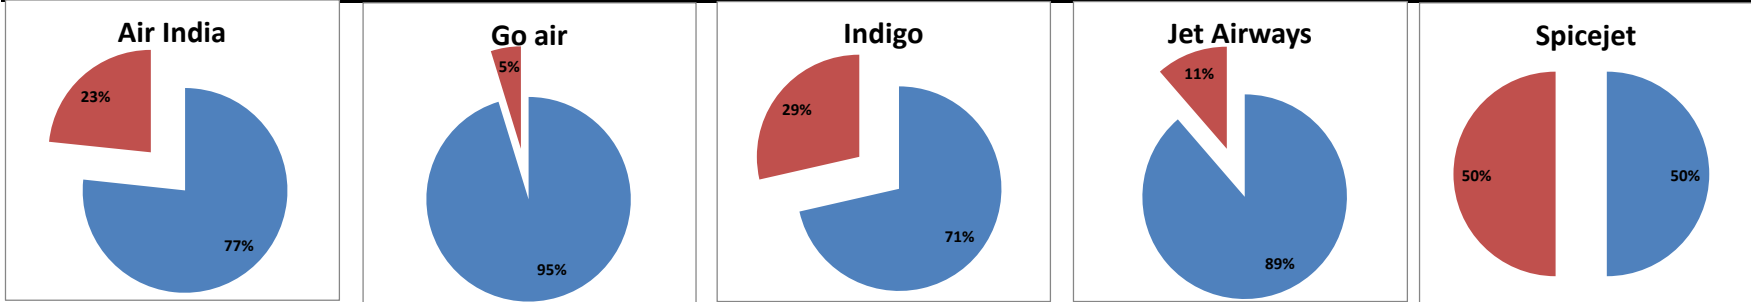

Delay percentage

Airport Name :- DELHI INTERNATIONAL AIRPORT PVT LIMITED. - Jul'14(Period :- 2100-0259) - {Departure}

Airline	Total Departures	Flights ontime (STD +/- 15 Min)	Flights Delayed (STD +/- 15 Min)	% On time	% delayed	Airline					Airport		Weather		ATC	Miscellaneous
						Passenger & baggage handling (IATA CODES 11-18)	Aircraft & Ramp Handling (IATA CODES 31-39)	Technical, automated equipment failure(IATA CODES 41-48)	Operations , crew(IATA CODES 61-69)	Reactionary reasons (IATA CODES 91-97)	Airport Facilites (IATA CODES - 87,89)	Airport Security (IATA CODES 85)	Destination airport below minima (IATA CODES 72)	Departure aerodrome Below minima (IATA CODES 71)	ATFM(IATA CODES 81-84)	IATA CODE-99
AI	30	23	7	77%	23%	0	0	0	1	6	0	0	0	0	0	0
G8	21	20	1	95%	5%	0	0	0	0	1	0	0	0	0	0	0
6E	49	35	14	71%	29%	0	0	0	0	14	0	0	0	0	0	0
9W&S2	44	39	5	89%	11%	0	0	0	0	5	0	0	0	0	0	0
SG	4	2	2	50%	50%	0	0	0	0	2	0	0	0	0	0	0
Total	148	119	29	80%	20%	0	0	0	1	28	0	0	0	0	0	0

On time percentage