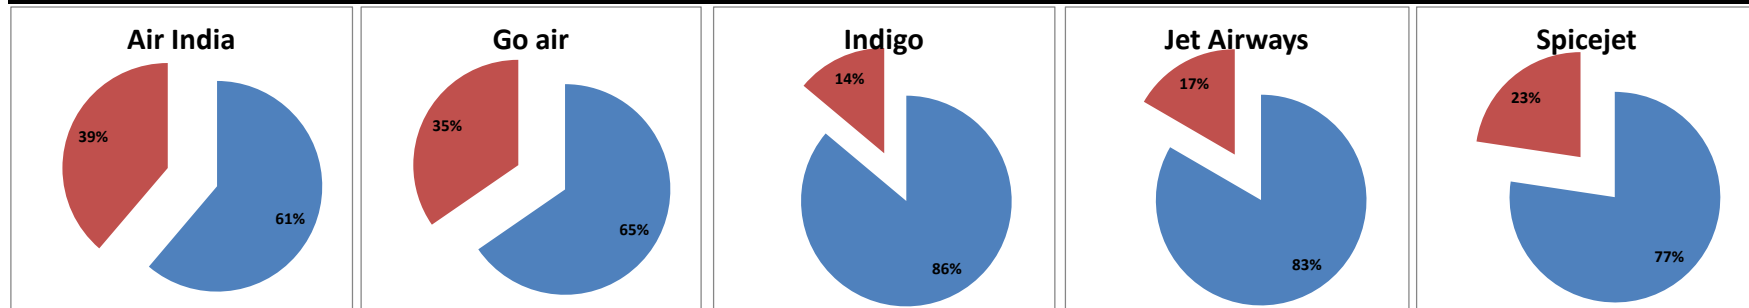

Airport Name :- DELHI INTERNATIONAL AIRPORT PVT LIMITED. - Jul'14{Arrival}