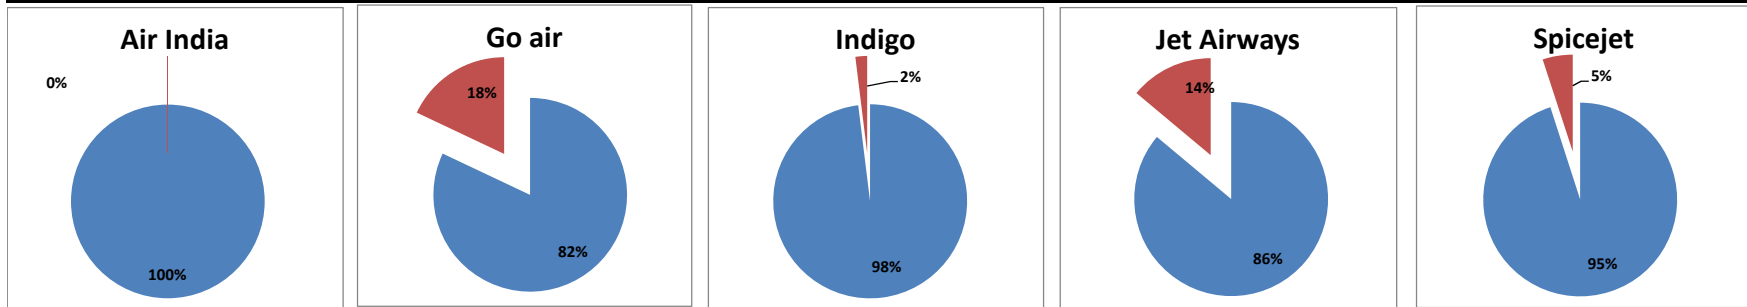

Airport Name :- DELHI INTERNATIONAL AIRPORT PVT LIMITED. - Jul'14(Period :- 0300-0859) - {Arrival}