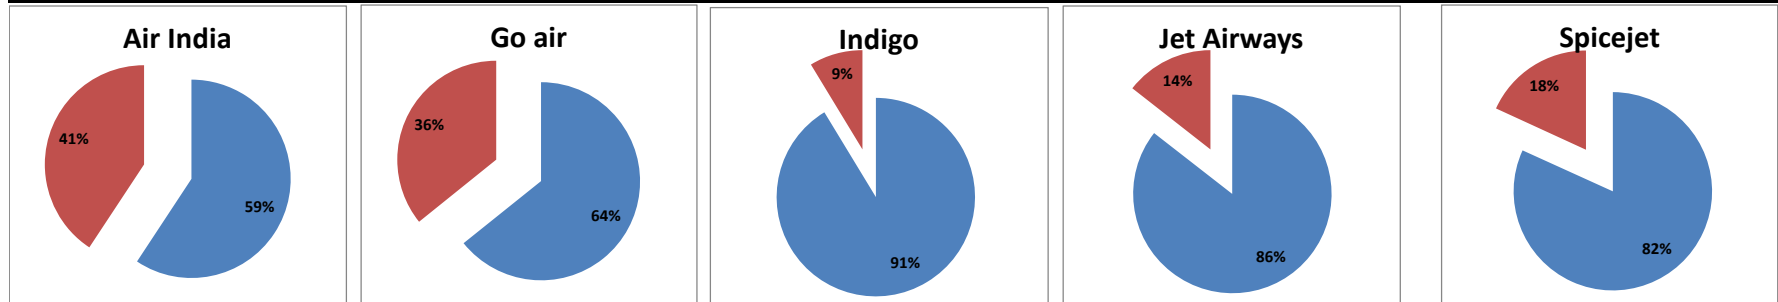

Airport Name :- DELHI INTERNATIONAL AIRPORT PVT LIMITED. - Jul'14(Period :- 0900-1459) - {Arrival}