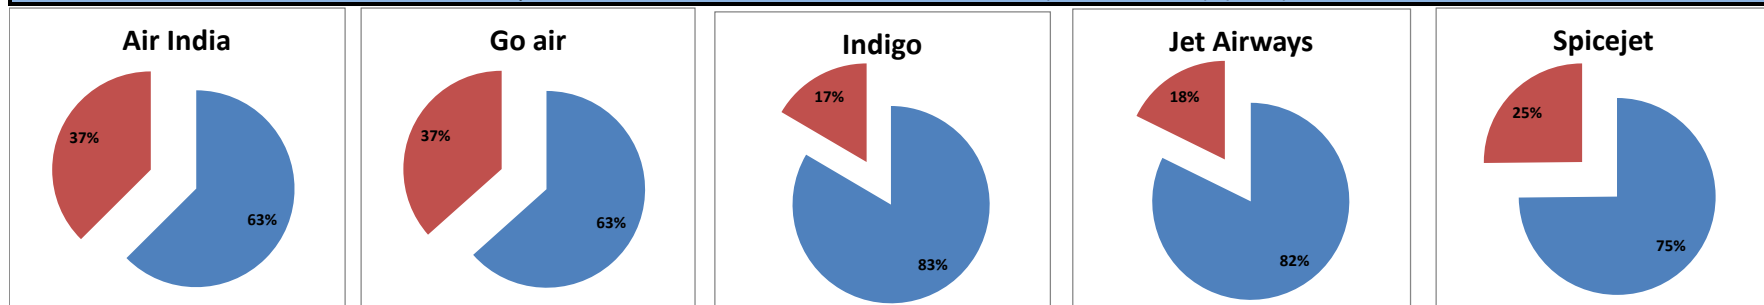

Airport Name :- DELHI INTERNATIONAL AIRPORT PVT LIMITED. - Jul'14(Period :- 1500-2059) - {Arrival}