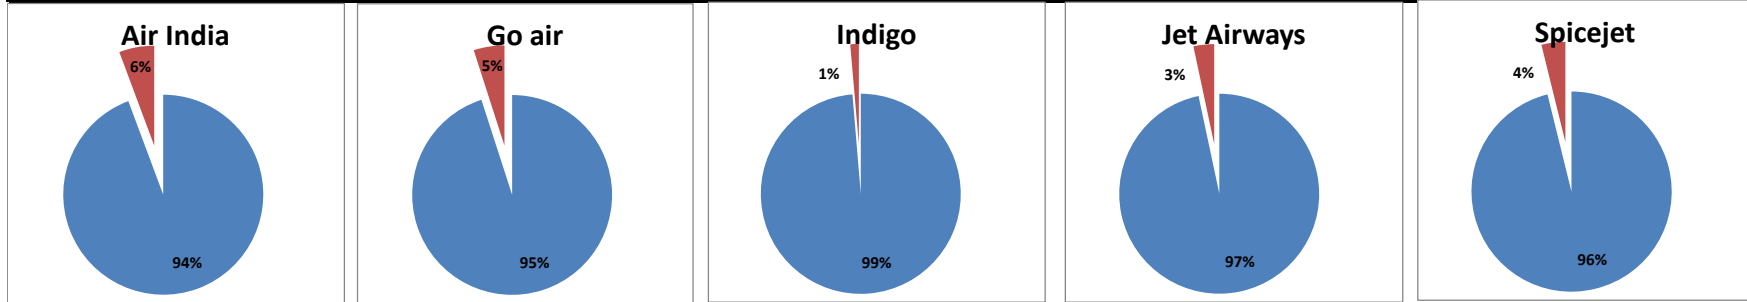

Delay percentage

Airport Name :- DELHI INTERNATIONAL AIRPORT PVT LIMITED. - Jul'14(Period :- 0300-0859) - {Departure}

Airline	Total Departures	Flights ontime (STD +/- 15 Min)	Flights Delayed (STD +/- 15 Min)	% On time	% delayed	Airline					Airport		Weather		ATC	Miscellaneous
						Passenger & baggage handling (IATA CODES 11-18)	Aircraft & Ramp Handling (IATA CODES 31-39)	Technical, automated equipment failure(IATA CODES 41-48)	Operations , crew(IATA CODES 61-69)	Reactionary reasons (IATA CODES 91-97)	Airport Facilites (IATA CODES - 87,89)	Airport Security (IATA CODES 85)	Destination airport below minima (IATA CODES 72)	Departure aerodrome Below minima (IATA CODES 71)	ATFM(IATA CODES 81-84)	IATA CODE-99
AI	490	462	28	94%	6%	0	1	10	10	4	0	0	2	0	0	1
G8	322	306	16	95%	5%	6	0	1	0	7	0	0	2	0	0	0
6E	749	739	10	99%	1%	0	0	1	2	2	0	0	2	0	0	3
9W&S2	424	410	14	97%	3%	1	0	4	3	0	0	0	6	0	0	0
SG	442	425	17	96%	4%	0	0	9	1	3	0	0	2	0	0	2
Total	2427	2342	85	96%	4%	7	1	25	16	16	0	0	14	0	0	6

On time percentage