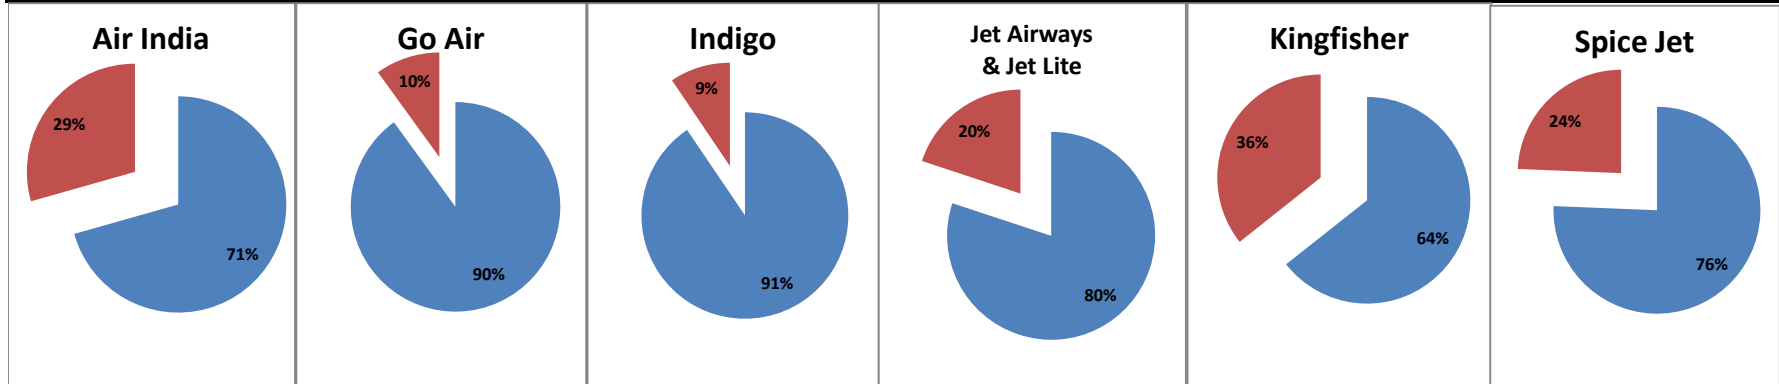

Airport Name :- DELHI INTERNATIONAL AIRPORT PVT LIMITED. - Jul'12(Period :- 1500-2059)

Airline	Total Departures	Flights ontime (STD +/- 15 Min)	Flights Delayed (STD +/- 15 Min)	% On time	% delayed	Airline					Airport		Weather		ATC	Miscellaneous
						Passenger & baggage handling (IATA CODES 11-18)	Aircraft & Ramp Handling (IATA CODES 31-39)	Technical, automated equipment failure(IATA CODES 41-48)	Operations , crew(IATA CODES 61-69)	Reactinary reasons (IATA CODES 91-97)	Airport Facilites (IATA CODES - 87,89)	Airport Security (IATA CODES 85)	Destination airport below minima (IATA CODES 72)	Departure aerodrome Below minima (IATA CODES 71)	ATFM(IATA CODES 81-84)	IATA CODE-99
AI	514	363	151	71%	29%	3	0	26	45	68	2	0	5	2	0	0
G8	250	225	25	90%	10%	0	0	1	1	22	0	0	0	1	0	0
6E	761	689	72	91%	9%	0	0	2	3	60	0	0	0	7	0	0
9W&S2	678	543	135	80%	20%	0	0	7	1	118	0	0	3	6	0	0
IT	244	157	87	64%	36%	0	2	11	28	42	0	0	0	4	0	0
SG	456	345	111	76%	24%	5	0	46	5	52	0	0	0	2	0	1
Total	2903	2322	581	80%	20%	8	2	93	83	362	2	0	8	22	0	1

On time percentage

Delayed percentage