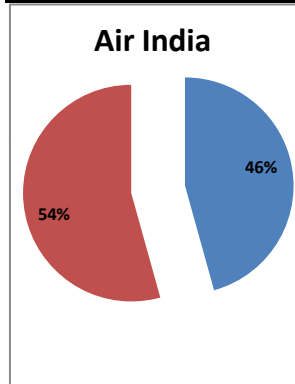

Airport Name :- DELHI INTERNATIONAL AIRPORT PVT LIMITED. - Jul'12(Period :- 2100-0259)

Airline	Total Departures	Flights ontime (STD +/- 15 Min)	Flights Delayed (STD +/- 15 Min)	% On time	% delayed	Airline					Airport		Weather		ATC	Miscellaneous
						Passenger & baggage handling (IATA CODES 11-18)	Aircraft & Ramp Handling (IATA CODES 31-39)	Technical, automated equipment failure(IATA CODES 41-48)	Operations , crew(IATA CODES 61-69)	Reactinary reasons (IATA CODES 91-97)	Airport Facilites (IATA CODES - 87,89)	Airport Security (IATA CODES 85)	Destination airport below minima (IATA CODES 72)	Departure aerodrome Below minima (IATA CODES 71)	ATFM(IATA CODES 81-84)	IATA CODE-99
AI	35	16	19	46%	54%	0	0	4	7	8	0	0	0	0	0	0
G8	32	20	12	63%	38%	0	0	0	0	12	0	0	0	0	0	0
6E	0	0	0	0%	0%	0	0	0	0	0	0	0	0	0	0	0
9W&S2	1	1	0	100%	0%	0	0	0	0	0	0	0	0	0	0	0
IT	57	26	31	46%	54%	0	0	1	12	18	0	0	0	0	0	0
SG	25	14	11	56%	44%	0	0	3	0	7	0	0	0	1	0	0
Total	150	77	73	51%	49%	0	0	8	19	45	0	0	0	1	0	0

On time percentage