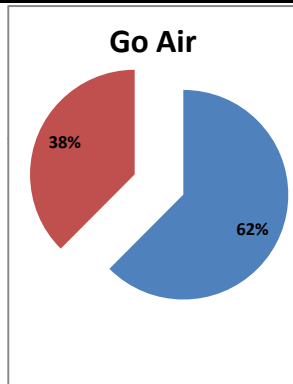

Airport Name :- DELHI INTERNATIONAL AIRPORT PVT LIMITED. - Jul'12(Period :- 2100-0259)

Airline	Total Departures	Flights ontime (STD +/- 15 Min)	Flights Delayed (STD +/- 15 Min)	% On time	% delayed	Airline					Airport		Weather		ATC	Miscellaneous
						Passenger & baggage handling (IATA CODES 11-18)	Aircraft & Ramp Handling (IATA CODES 31-39)	Technical, automated equipment failure(IATA CODES 41-48)	Operations , crew(IATA CODES 61-69)	Reactinary reasons (IATA CODES 91-97)	Airport Facilites (IATA CODES - 87,89)	Airport Security (IATA CODES 85)	Destination airport below minima (IATA CODES 72)	Departure aerodrome Below minima (IATA CODES 71)	ATFM(IATA CODES 81-84)	IATA CODE-99
AI	35	16	19	46%	54%	0	0	4	7	8	0	0	0	0	0	0
G8	32	20	12	63%	38%	0	0	0	0	12	0	0	0	0	0	0
6E	0	0	0	0%	0%	0	0	0	0	0	0	0	0	0	0	0
9W&S2	1	1	0	100%	0%	0	0	0	0	0	0	0	0	0	0	0
IT	57	26	31	46%	54%	0	0	1	12	18	0	0	0	0	0	0
SG	25	14	11	56%	44%	0	0	3	0	7	0	0	0	1	0	0
Total	150	77	73	51%	49%	0	0	8	19	45	0	0	0	1	0	0

On time percentage