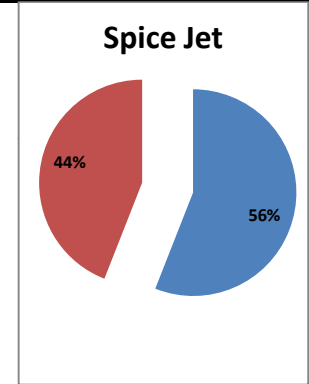

Airport Name :- DELHI INTERNATIONAL AIRPORT PVT LIMITED. - Jul'12(Period :- 2100-0259)

Airline	Total Departures	Flights ontime (STD +/- 15 Min)	Flights Delayed (STD +/- 15 Min)	% On time	% delayed	Airline					Airport		Weather		ATC	Miscellaneous
						Passenger & baggage handling (IATA CODES 11-18)	Aircraft & Ramp Handling (IATA CODES 31-39)	Technical, automated equipment failure(IATA CODES 41-48)	Operations , crew(IATA CODES 61-69)	Reactinary reasons (IATA CODES 91-97)	Airport Facilites (IATA CODES - 87,89)	Airport Security (IATA CODES 85)	Destination airport below minima (IATA CODES 72)	Departure aerodrome Below minima (IATA CODES 71)	ATFM(IATA CODES 81-84)	IATA CODE-99
AI	35	16	19	46%	54%	0	0	4	7	8	0	0	0	0	0	0
G8	32	20	12	63%	38%	0	0	0	0	12	0	0	0	0	0	0
6E	0	0	0	0%	0%	0	0	0	0	0	0	0	0	0	0	0
9W&S2	1	1	0	100%	0%	0	0	0	0	0	0	0	0	0	0	0
IT	57	26	31	46%	54%	0	0	1	12	18	0	0	0	0	0	0
SG	25	14	11	56%	44%	0	0	3	0	7	0	0	0	1	0	0
Total	150	77	73	51%	49%	0	0	8	19	45	0	0	0	1	0	0

Delayed percentage