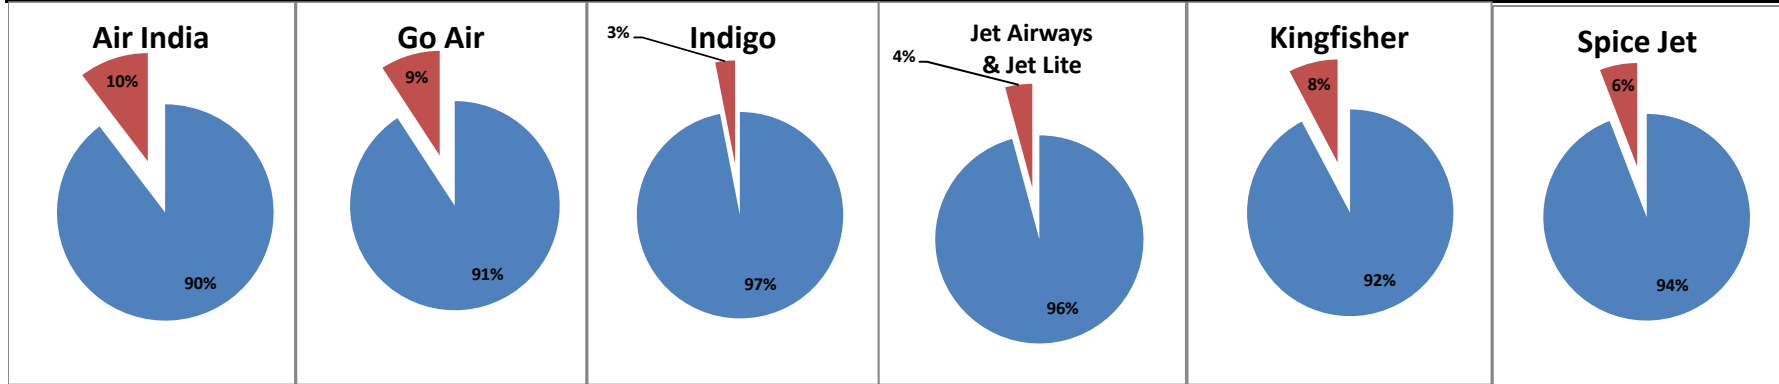

Airport Name :- DELHI INTERNATIONAL AIRPORT PVT LIMITED. - Jul'12(Period :- 0300-0859)

Airline	Total Departures	Flights ontime (STD +/- 15 Min)	Flights Delayed (STD +/- 15 Min)	% On time	% delayed	Airline					Airport		Weather		ATC	Miscellaneous
						Passenger & baggage handling (IATA CODES 11-18)	Aircraft & Ramp Handling (IATA CODES 31-39)	Technical, automated equipment failure(IATA CODES 41-48)	Operations , crew(IATA CODES 61-69)	Reactinary reasons (IATA CODES 91-97)	Airport Facilites (IATA CODES - 87,89)	Airport Security (IATA CODES 85)	Destination airport below minima (IATA CODES 72)	Departure aerodrome Below minima (IATA CODES 71)	ATFM(IATA CODES 81-84)	IATA CODE-99
AI	482	432	50	90%	10%	0	4	5	29	7	0	1	4	0	0	0
G8	238	216	22	91%	9%	0	0	1	2	13	1	0	5	0	0	0
6E	582	564	18	97%	3%	2	1	3	2	0	0	1	1	8	0	0
9W&S2	567	543	24	96%	4%	0	0	3	4	12	0	0	4	0	0	1
IT	142	131	11	92%	8%	0	0	1	5	1	0	0	4	0	0	0
SG	359	338	21	94%	6%	0	1	8	4	3	0	0	1	4	0	0
Total	2370	2224	146	94%	6%	2	6	21	46	36	1	2	19	12	0	1

On time percentage

Delayed percentage