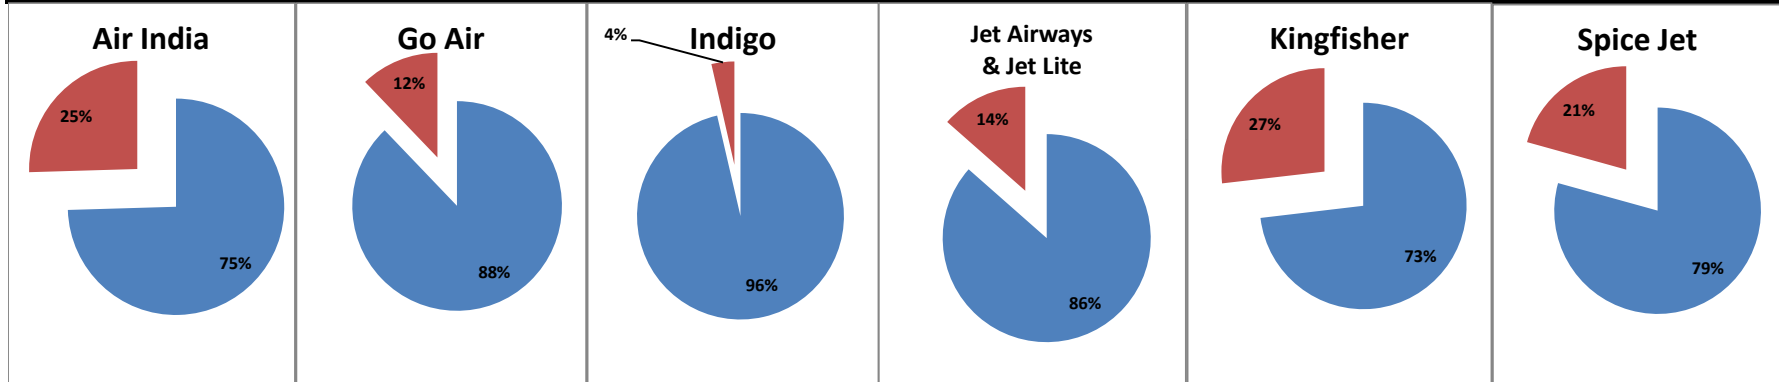

Airport Name :- DELHI INTERNATIONAL AIRPORT PVT LIMITED. - Jul'12(Period :- 0900-1459)

Airline	Total Departures	Flights ontime (STD +/- 15 Min)	Flights Delayed (STD +/- 15 Min)	% On time	% delayed	Airline					Airport		Weather		ATC	Miscellaneous
						Passenger & baggage handling (IATA CODES 11-18)	Aircraft & Ramp Handling (IATA CODES 31-39)	Technical, automated equipment failure(IATA CODES 41-48)	Operations , crew(IATA CODES 61-69)	Reactinary reasons (IATA CODES 91-97)	Airport Facilites (IATA CODES - 87,89)	Airport Security (IATA CODES 85)	Destination airport below minima (IATA CODES 72)	Departure aerodrome Below minima (IATA CODES 71)	ATFM(IATA CODES 81-84)	IATA CODE-99
AI	718	535	183	75%	25%	5	3	16	49	99	1	1	8	0	0	1
G8	230	202	28	88%	12%	0	0	0	0	27	0	0	0	0	0	1
6E	664	640	24	96%	4%	1	1	2	4	16	0	0	0	0	0	0
9W&S2	732	633	99	86%	14%	0	0	6	4	80	0	0	5	0	0	4
IT	287	210	77	73%	27%	2	0	6	35	20	1	0	9	0	0	4
SG	459	364	95	79%	21%	0	1	57	1	29	0	0	1	0	0	6
Total	3090	2584	506	84%	16%	8	5	87	93	271	2	1	23	0	0	16

On time percentage

Delayed percentage