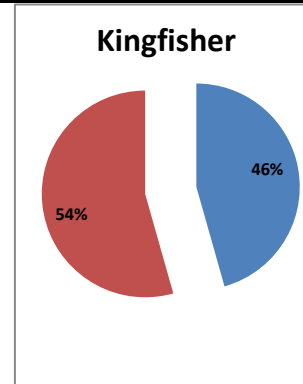

Airport Name :- DELHI INTERNATIONAL AIRPORT PVT LIMITED. - Jul'12(Period :- 2100-0259)

Airline	Total Departures	Flights ontime (STD +/- 15 Min)	Flights Delayed (STD +/- 15 Min)	% On time	% delayed	Airline					Airport		Weather		ATC	Miscellaneous
						Passenger & baggage handling (IATA CODES 11-18)	Aircraft & Ramp Handling (IATA CODES 31-39)	Technical, automated equipment failure(IATA CODES 41-48)	Operations , crew(IATA CODES 61-69)	Reactinary reasons (IATA CODES 91-97)	Airport Facilites (IATA CODES - 87,89)	Airport Security (IATA CODES 85)	Destination airport below minima (IATA CODES 72)	Departure aerodrome Below minima (IATA CODES 71)	ATFM(IATA CODES 81-84)	IATA CODE-99
AI	35	16	19	46%	54%	0	0	4	7	8	0	0	0	0	0	0
G8	32	20	12	63%	38%	0	0	0	0	12	0	0	0	0	0	0
6E	0	0	0	0%	0%	0	0	0	0	0	0	0	0	0	0	0
9W&S2	1	1	0	100%	0%	0	0	0	0	0	0	0	0	0	0	0
IT	57	26	31	46%	54%	0	0	1	12	18	0	0	0	0	0	0
SG	25	14	11	56%	44%	0	0	3	0	7	0	0	0	1	0	0
Total	150	77	73	51%	49%	0	0	8	19	45	0	0	0	1	0	0

Delayed percentage