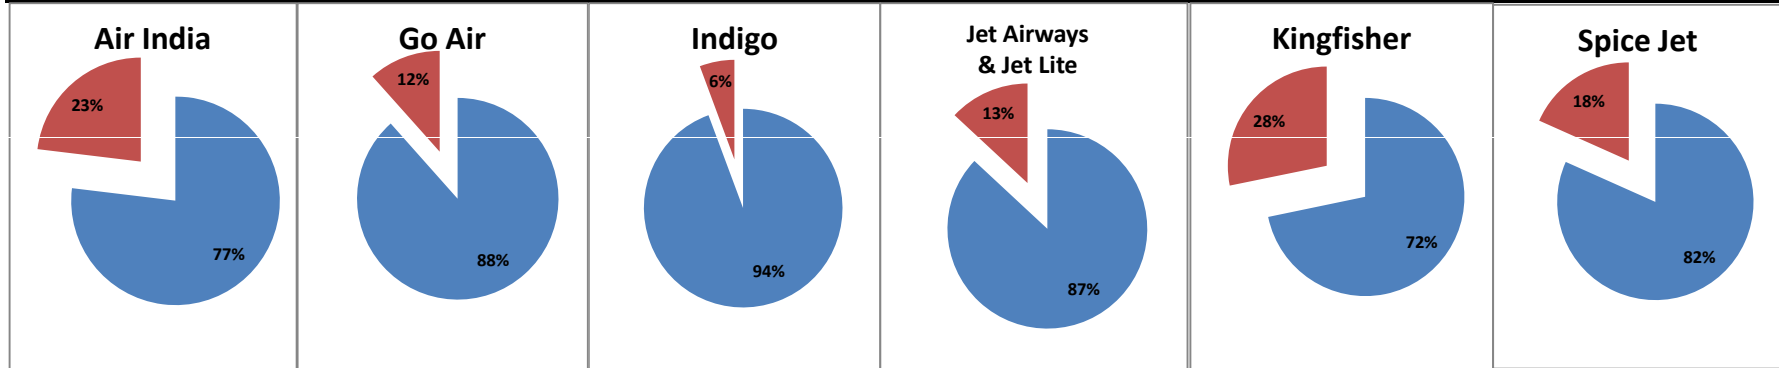

Airport Name :- DELHI INTERNATIONAL AIRPORT PVT LIMITED. - Jul'12

Airline	Total Departures	Flights ontime (STD +/- 15 Min)	Flights Delayed (STD +/- 15 Min)	% On time	% delayed	Airline					Airport		Weather		ATC	Miscellaneous
						Passenger & baggage handling (IATA CODES 11-18)	Aircraft & Ramp Handling (IATA CODES 31-39)	Technical, automated equipment failure(IATA CODES 41-48)	Operations , crew(IATA CODES 61-69)	Reactinary reasons (IATA CODES 91-97)	Airport Facilites (IATA CODES - 87,89)	Airport Security (IATA CODES 85)	Destination airport below minima (IATA CODES 72)	Departure aerodrome Below minima (IATA CODES 71)	ATFM(IATA CODES 81-84)	IATA CODE-99
AI	1749	1346	403	77%	23%	8	7	51	130	182	3	2	17	2	0	1
G8	750	663	87	88%	12%	0	0	2	3	74	1	0	5	1	0	1
6E	2007	1893	114	94%	6%	3	2	7	9	76	0	1	1	15	0	0
9W&S2	1978	1720	258	87%	13%	0	0	16	9	210	0	0	12	6	0	5
IT	730	524	206	72%	28%	2	2	19	80	81	1	0	13	4	0	4
SG	1299	1061	238	82%	18%	5	2	114	10	91	0	0	2	7	0	7
Total	8513	7207	1306	85%	15%	18	13	209	241	714	5	3	50	35	0	18