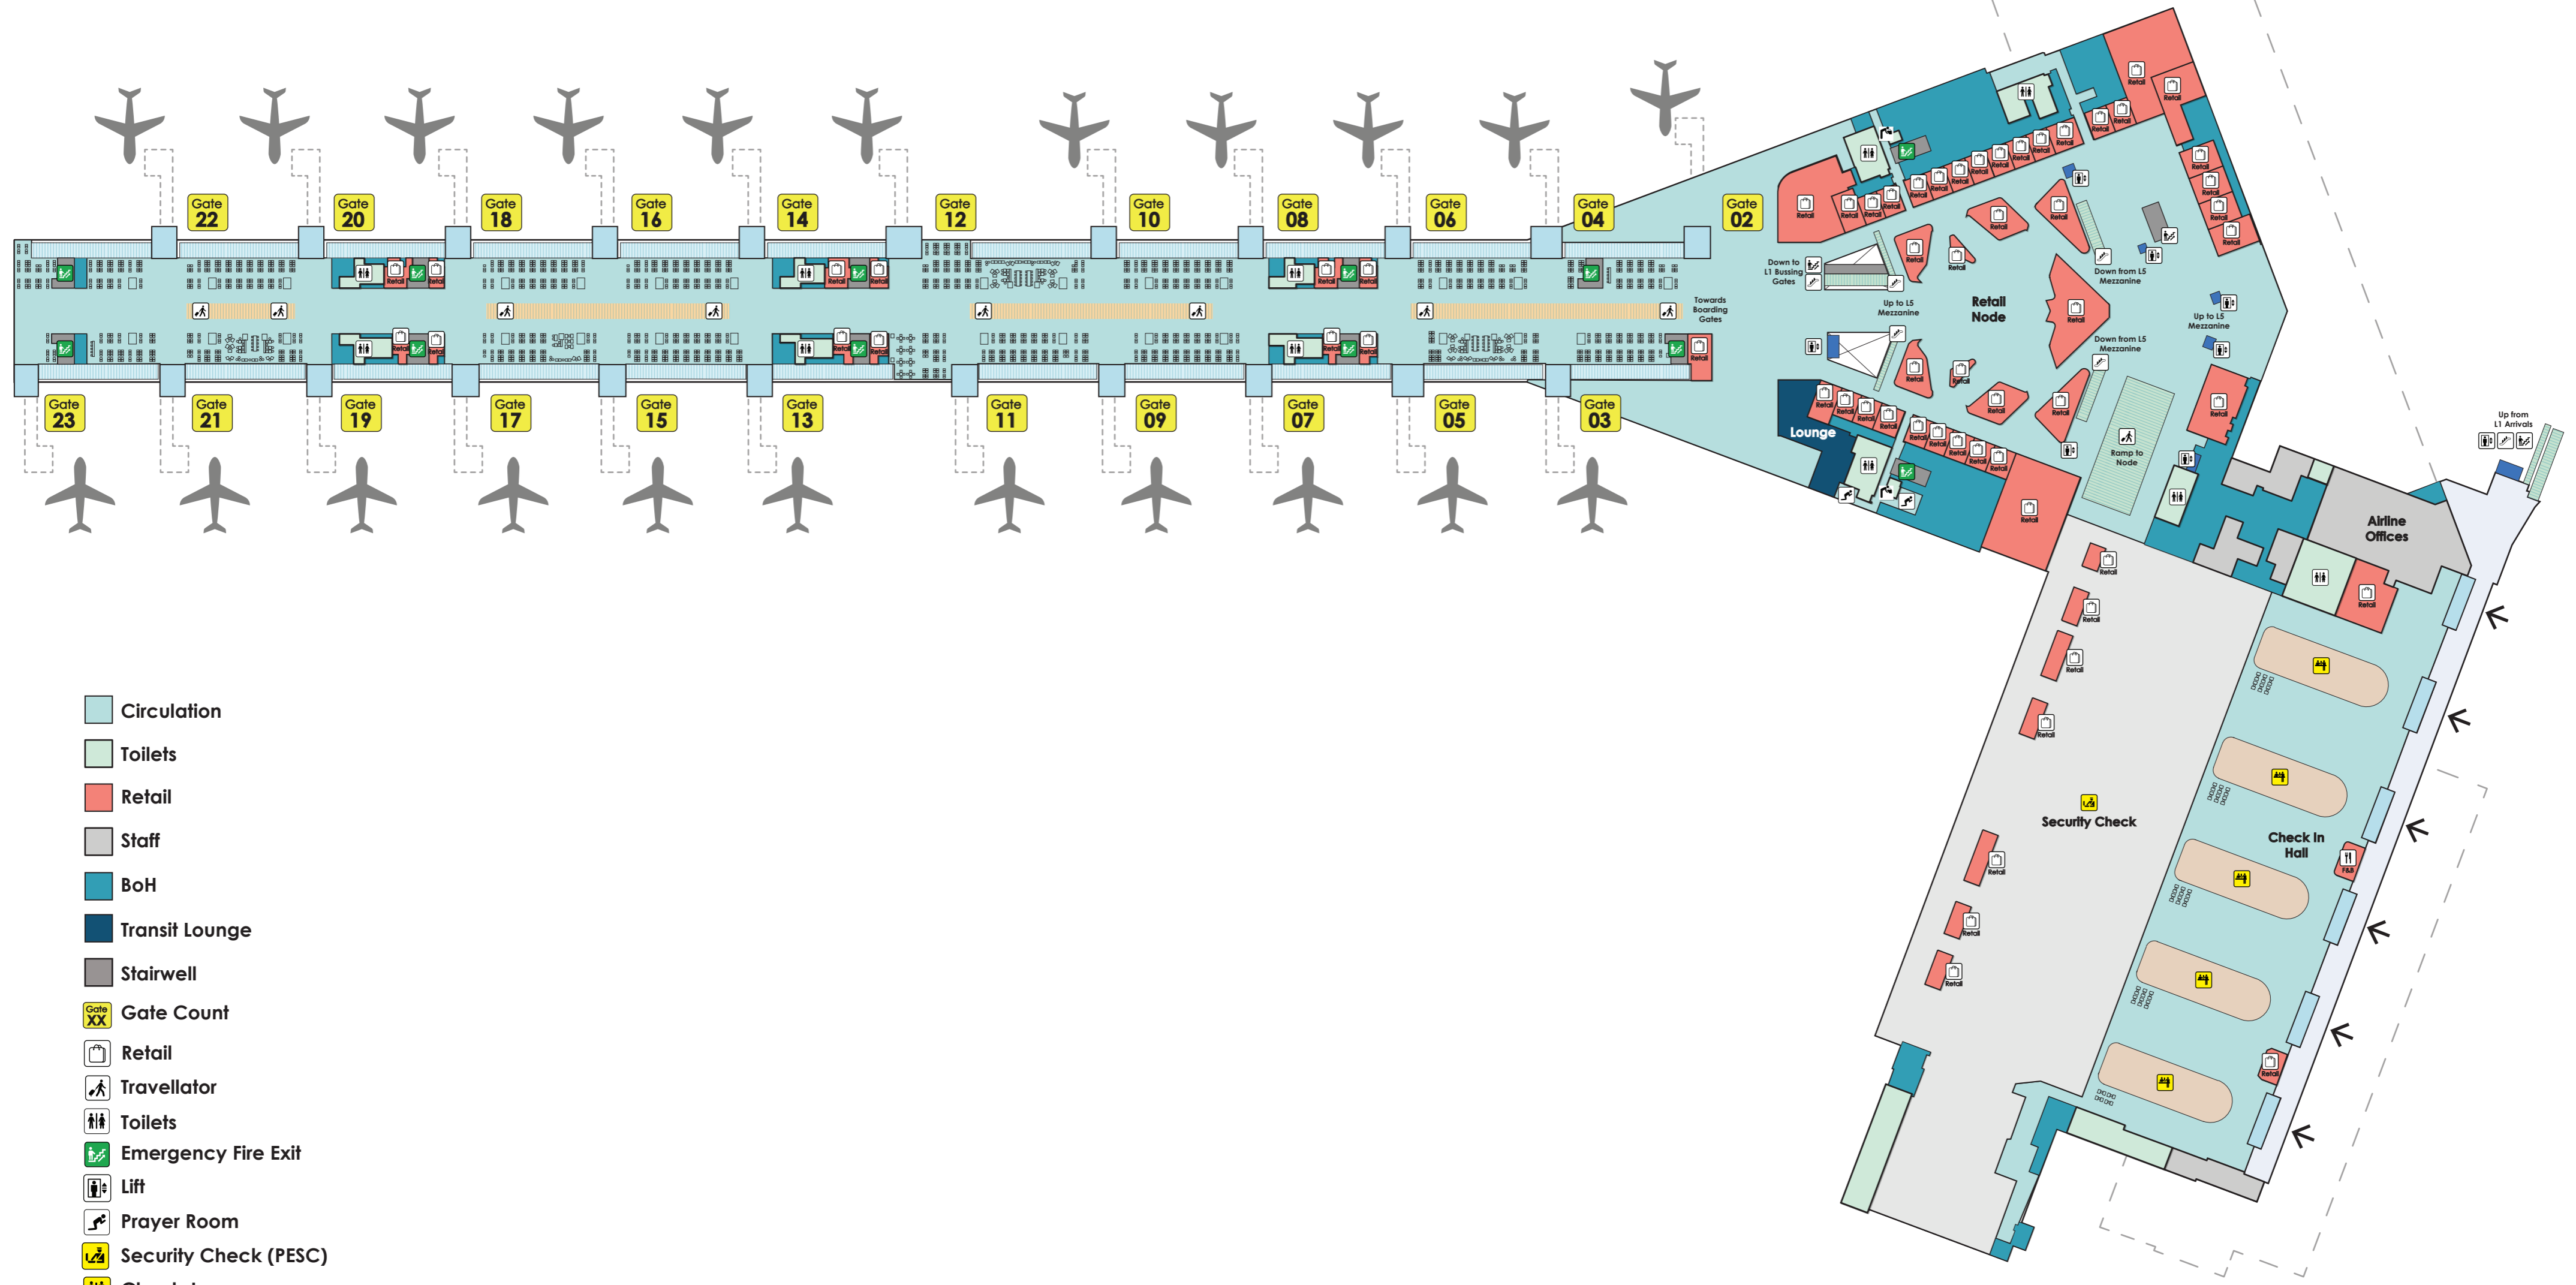

T1 - L4 DEPARTURE LEVEL

- Circulation
- Toilets
- Retail
- Staff
- BoH
- Transit Lounge
- Stairwell
- Gate XX
- Retail
- Travellator
- Toilets
- Emergency Fire Exit
- Lift
- Prayer Room
- Security Check (PESC)
- Check-In
- Staircase
- Escalators
- Drinking Water Fountain
- F&B