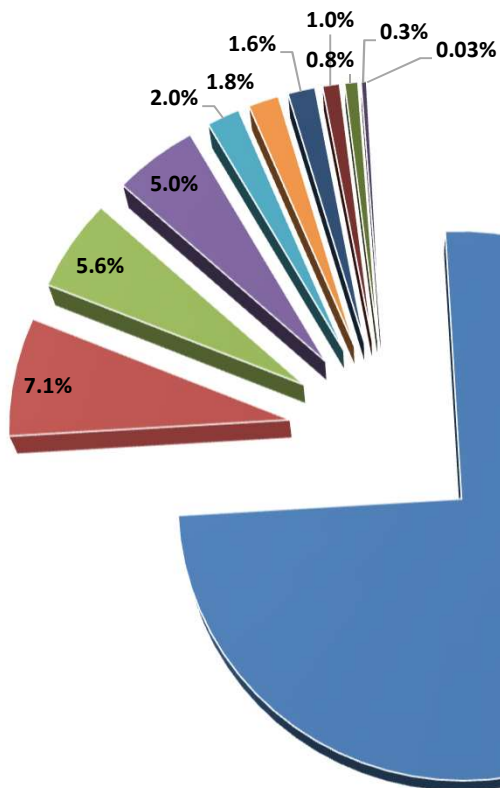

On time Performance

Delay reason

- Reactionary reasons
- Technical, automated equipment failure
- Operations, crew
- Airport Facilities
- Passenger & baggage handling
- Bad Weather at Delhi
- Air traffic flow management
- Others
- Aircraft & Ramp Handling
- Airport security
- Bad weather at Destination