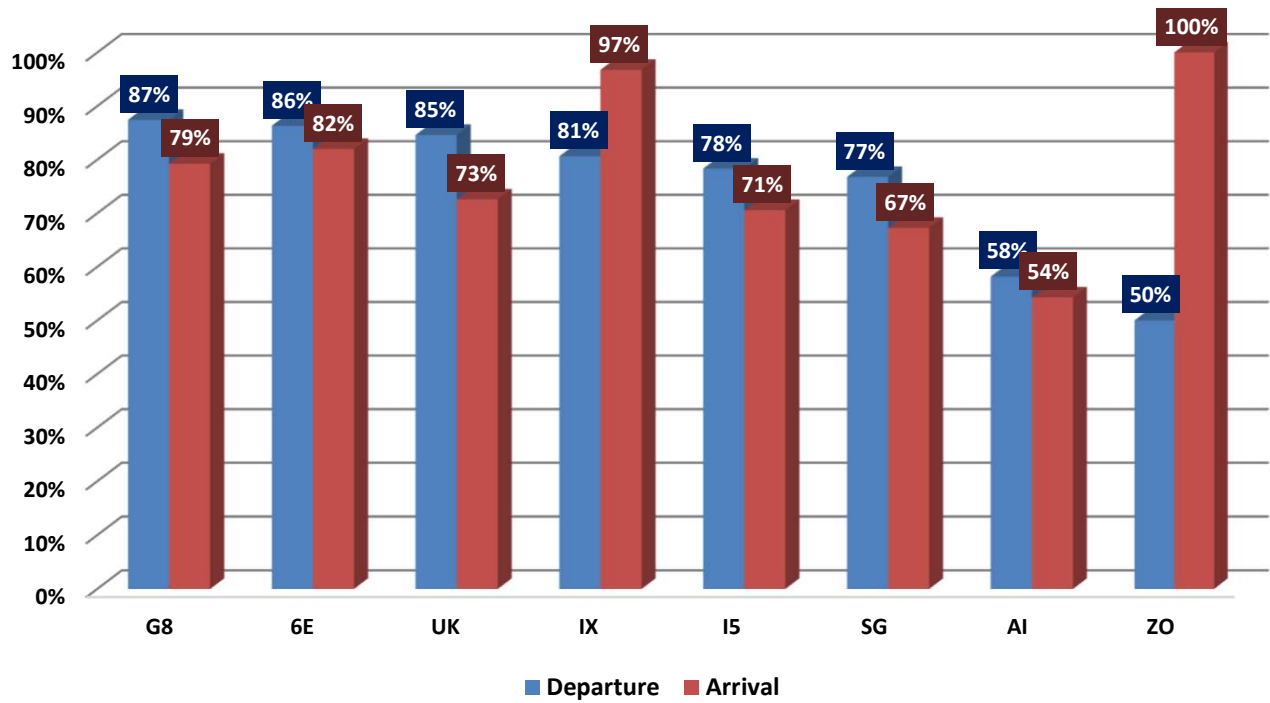

On time Performance

Delay reason

- Reactionary reasons
- Technical, automated equipment failure
- Operations, crew
- Airport Facilities
- Passenger & baggage handling
- Bad Weather at Delhi
- Air traffic flow management
- Others
- Aircraft & Ramp Handling
- Airport security
- Bad weather at Destination