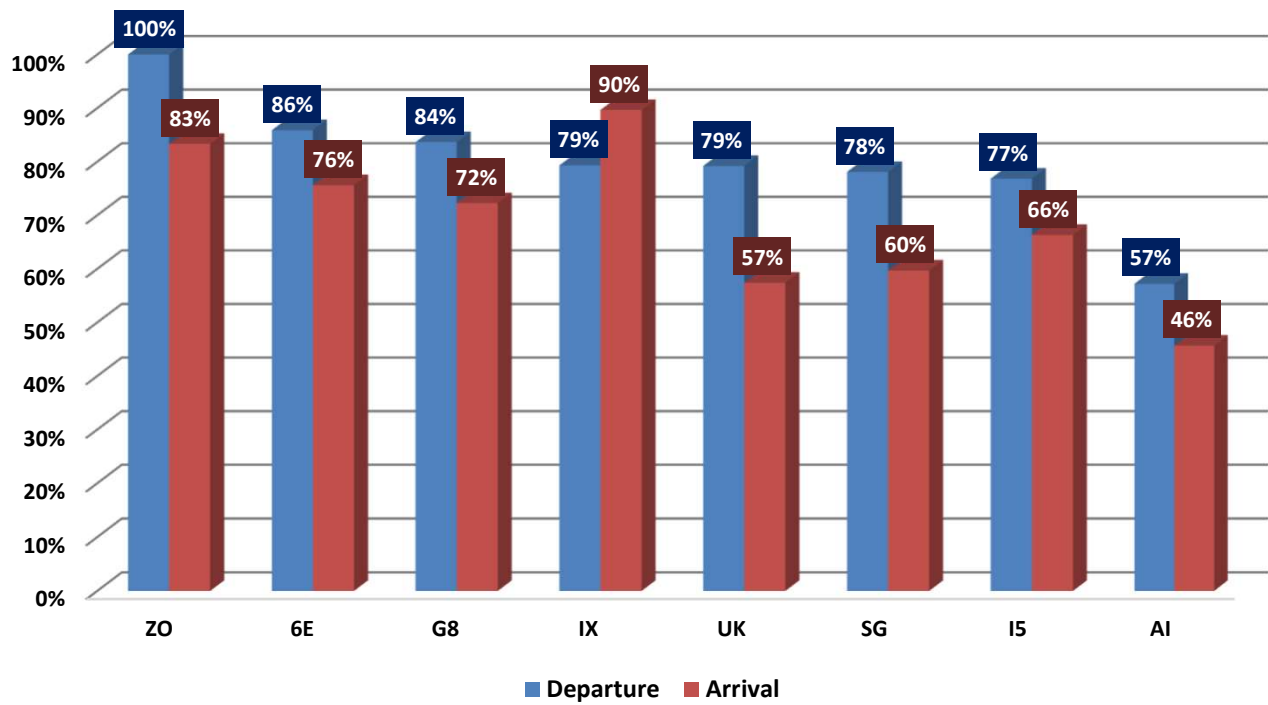

On time Performance

Delay reason

- Reactionary reasons
- Airport Facilities
- Air traffic flow management
- Operations, crew
- Technical, automated equipment failure
- Passenger & baggage handling
- Bad Weather at Delhi
- Others
- Aircraft & Ramp Handling
- Airport security