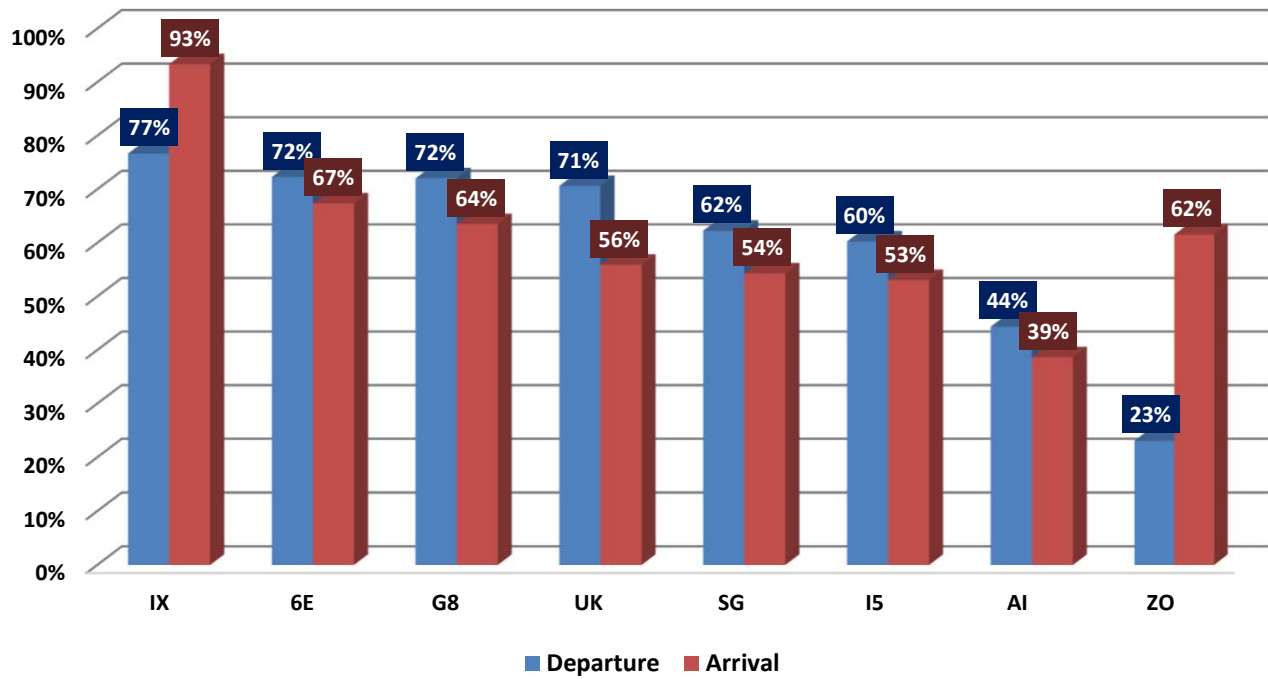

## On time Performance

## Delay reason

- Reactionary reasons
- Airport Facilities
- Operations, crew
- Technical, automated equipment failure
- Air traffic flow management
- Passenger & baggage handling
- Bad Weather at Delhi
- Others
- Airport security
- Aircraft & Ramp Handling
- Bad weather at Destination