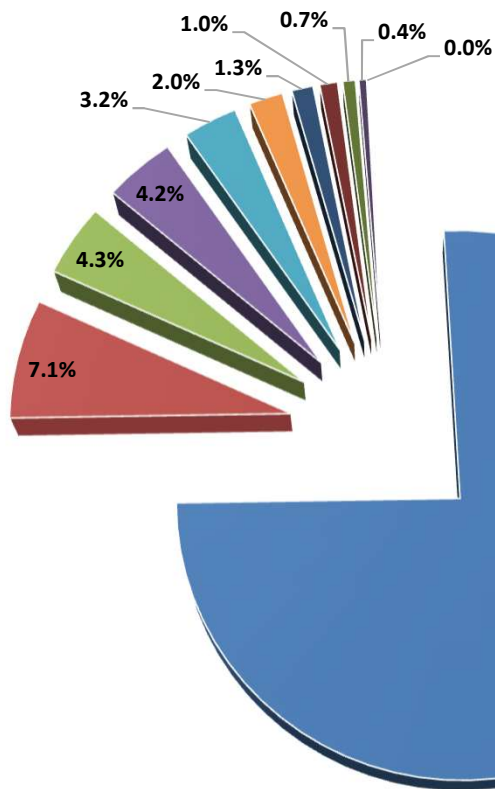

## On time Performance

## Delay reason

- Reactionary reasons
- Airport Facilities
- Operations, crew
- Technical, automated equipment failure
- Air traffic flow management
- Passenger & baggage handling
- Bad Weather at Delhi
- Others
- Airport security
- Aircraft & Ramp Handling
- Bad weather at Destination